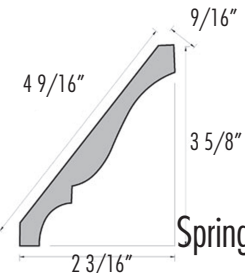

Spring Angle - 38° or 52°

Chair Rails

The chair rail runs along the wall, parallel with the baseboard. Adding a refined decor to any space, it's the subtle choice that makes a big impact.