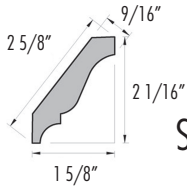

Crown Moldings

Cap off your look with the perfect crown. A great crown is the royal wrap-up of all your molding decisions.

2 5/8" Crown Molding
9/16" x 2 5/8"
Finger-Jointed Primed Pine
MMIWM53FJ

$11.99 PER 16' PIECE

Spring Angle - 38° or 52°

3 5/8" Crown Molding
9/16" x 3 5/8"
Finger-Jointed Primed Pine
MMIWM49FJ

$9.99 PER 16' PIECE