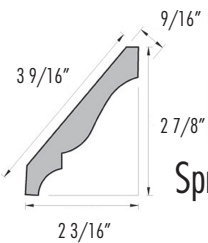

**\$11.99** PER 16' PIECE

Spring Angle - 38° or 52°

3 5/8" Crown Molding  
9/16" x 3 5/8"  
Finger-Jointed Primed Pine  
**MMIWM49FJ**

**\$9.99** PER 16' PIECE

Spring Angle - 38° or 52°

4 5/8" Crown Molding  
9/16" x 4 5/8"  
Finger-Jointed Primed Pine  
**MMIWM47FJ**