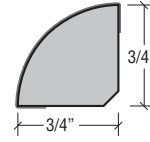

WOOD FLOORS PLUS

Maryland's Largest Flooring Store!

VINYL & LAMINATE TRANSITIONS

Profiles

Stair Nosing

The Standard VersaEdge Stair Nose combines style and function to enhance the beauty of a staircase or step. For use on flooring with an overall thickness of up to 19mm (0.75").

Transition

Our Slim Trim 3-in-1 Molding functions as a Reducer, T-Molding, and End Cap. SlimTrack and Versatrack Shims sold separately.

Quarter Round

Quarter Rounds are used to conceal the required expansion space between the wall and the laminate flooring.