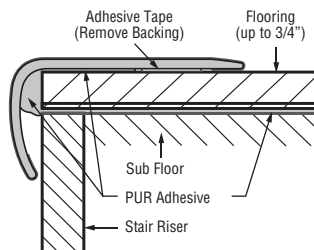

Material: MDF
Length: 94"

SlimTrim Transition

Our Slim Trim **3-in-1 Molding** functions as a Reducer, T-Molding, and End Cap. SlimTrack and Versatrack Shims sold separately.

Surface Material: High Wear Resistant Aluminum Oxide Laminate
Core Material: PVC
Length: 94"

as a Transition

as a Reducer

as an EndCap

as a Tall Reducer

VersaEdge Stair Nosing

The Standard VersaEdge Stair Nose combines style and function to enhance the beauty of a staircase or step. For use on flooring with an overall thickness of up to 19 mm (0.75").

Surface Material: High Wear Resistant Aluminum Oxide Laminate
Core Material: PVC
Length: 94"

Locked Down Install

Floating Install