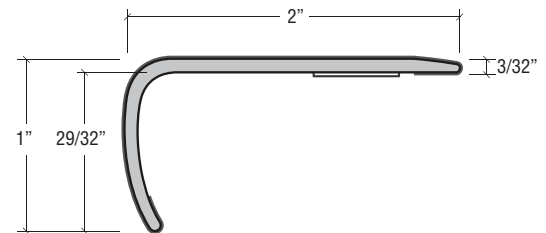

Surface Material: Decorative Paper
Core Material: Standard MDF
Length: 94"

SlimTrack

Used in some applications with the Slim Trim transition

Material: Cold Roll Steel
Length: 94"

Versatrack Shim

Used in some applications with the Slim Trim transition

Material: MDF
Length: 94"

SlimTrim Transition

Our Slim Trim **3-in-1 Molding** functions as a Reducer, T-Molding, and End Cap. SlimTrack and Versatrack Shims sold separately.

Surface Material: High Wear Resistant Aluminum Oxide Laminate
Core Material: PVC
Length: 94"

as a Transition

as a Reducer

as an EndCap

as a Tall Reducer

VersaEdge Stair Nosing

The Standard VersaEdge Stair Nose combines style and function to enhance the beauty of a staircase or step. For use on flooring with an overall thickness of up to 19 mm (0.75").

Surface Material: High Wear Resistant Aluminum Oxide Laminate
Core Material: PVC
Length: 94"

Locked Down Install

Floating Install