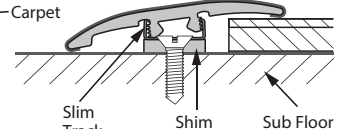

Material: MDF
Length: 94"

SlimTrim Transition

Our Slim Trim **3-in-1 Molding** functions as a Reducer, T-Molding, and End Cap. SlimTrack and Versatrack Shims sold separately.

Surface Material: High Wear Resistant Aluminum Oxide Laminate
Core Material: PVC
Length: 94"

as a Transition

as a Reducer

as an EndCap

as a Tall Reducer

VersaEdge Stair Nosing

The Standard VersaEdge Stair Nose combines style and function to enhance the beauty of a staircase or step. For use on flooring with an overall thickness of up to 19 mm (0.75").

Surface Material: High Wear Resistant Aluminum Oxide Laminate
Core Material: PVC
Length: 94"

Locked Down Install

Floating Install