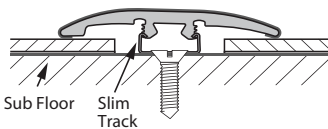

Surface Material: Decorative Paper
Core Material: Standard MDF
Length: 94"

SlimTrack

Used in some applications with the Slim Trim transition

Material: Cold Roll Steel
Length: 94"

Versatrack Shim

Used in some applications with the Slim Trim transition

Material: MDF
Length: 94"

SlimTrim Transition

Our Slim Trim **3-in-1 Molding** functions as a Reducer, T-Molding, and End Cap. SlimTrack and Versatrack Shims sold separately.

Surface Material: High Wear Resistant Aluminum Oxide Laminate
Core Material: PVC
Length: 94"

as a Transition

as a Reducer

as an EndCap

as a Tall Reducer

VersaEdge Stair Nosing

The Standard VersaEdge Stair Nose combines style and function to enhance the beauty of a staircase or step. For use on flooring with an overall thickness of up to 19 mm (0.75").

Surface Material: High Wear Resistant Aluminum Oxide Laminate
Core Material: PVC
Length: 94"

Locked Down Install

Floating Install