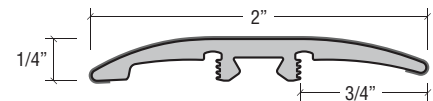

Surface Material: Decorative Paper
Core Material: Standard MDF
Length: 94"

SlimTrack

Used in some applications with the Slim Trim transition

Material: Cold Roll Steel
Length: 94"

Versatrack Shim

Used in some applications with the Slim Trim transition

Material: MDF
Length: 94"

SlimTrim Transition

Our Slim Trim **3-in-1 Molding** functions as a Reducer, T-Molding, and End Cap. SlimTrack and Versatrack Shims sold separately.

Surface Material: High Wear Resistant Aluminum Oxide Laminate
Core Material: PVC
Length: 94"