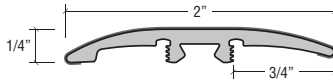

WOOD FLOORS PLUS

Maryland's Largest Flooring Store!

VINYL & LAMINATE TRANSITIONS

Profiles

Stair Nosing

The Standard VersaEdge Stair Nose combines style and function to enhance the beauty of a staircase or step. For use on flooring with an overall thickness of up to 19mm (0.75").

Transition

Our Slim Trim 3-in-1 Molding functions as a Reducer, T-Molding, and End Cap. SlimTrack and Versatrack Shims sold separately.

Quarter Round

Quarter Rounds are used to conceal the required expansion space between the wall and the laminate flooring.