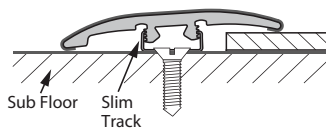

Surface Material: Decorative Paper
Core Material: Standard MDF
Length: 94"

SlimTrack

Used in some applications with the Slim Trim transition

Material: Cold Roll Steel
Length: 94"

Versatrack Shim

Used in some applications with the Slim Trim transition

Material: MDF
Length: 94"

SlimTrim Transition

Our Slim Trim **3-in-1 Molding** functions as a Reducer, T-Molding, and End Cap. SlimTrack and Versatrack Shims sold separately.

Surface Material: High Wear Resistant Aluminum Oxide Laminate
Core Material: PVC
Length: 94"

as a Transition

as a Reducer

as an EndCap

as a Tall Reducer

VersaEdge Stair Nosing

The Standard VersaEdge Stair Nose combines style and function to enhance the beauty of a staircase or step. For use on flooring with an overall thickness of up to 19 mm (0.75").

Surface Material: High Wear Resistant Aluminum Oxide Laminate
Core Material: PVC
Length: 94"

Locked Down Install

Floating Install