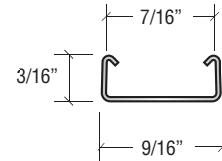

Surface Material: Decorative Paper
Core Material: Standard MDF
Length: 94"

SlimTrack

Used in some applications with the Slim Trim transition

Material: Cold Roll Steel
Length: 94"

Versatrack Shim

Used in some applications with the Slim Trim transition

Material: MDF
Length: 94"

SlimTrim Transition

Our Slim Trim **3-in-1 Molding** functions as a Reducer, T-Molding, and End Cap. SlimTrack and Versatrack Shims sold separately.

Surface Material: High Wear Resistant Aluminum Oxide Laminate
Core Material: PVC
Length: 94"