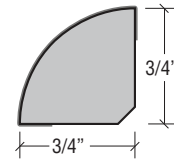

Surface Material: Decorative Paper
Core Material: Standard MDF
Length: 94"

SlimTrack

Used in some applications with the Slim Trim transition

Material: Cold Roll Steel
Length: 94"

Versatrack Shim

Used in some applications with the Slim Trim transition