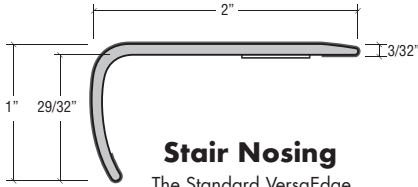

WOOD FLOORS PLUS

Maryland's Largest Flooring Store!

VINYL & LAMINATE TRANSITIONS

Profiles

Stair Nosing

The Standard VersaEdge Stair Nose combines style and function to enhance the beauty of a staircase or step. For use on flooring with an overall thickness of up to 19mm (0.75").

Transition

Our Slim Trim 3-in-1 Molding functions as a Reducer, T-Molding, and End Cap. SlimTrack and Versatrack Shims sold separately.

Quarter Round

Quarter Rounds are used to conceal the required expansion space between the wall and the laminate flooring.