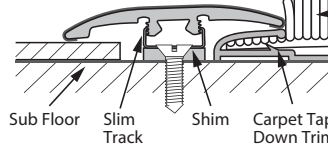

Surface Material: Decorative Paper
Core Material: Standard MDF
Length: 94"

SlimTrack

Used in some applications with the Slim Trim transition

Material: Cold Roll Steel
Length: 94"

Versatrack Shim

Used in some applications with the Slim Trim transition

Material: MDF
Length: 94"

SlimTrim Transition

Our Slim Trim **3-in-1 Molding** functions as a Reducer, T-Molding, and End Cap. SlimTrack and Versatrack Shims sold separately.

Surface Material: High Wear Resistant Aluminum Oxide Laminate
Core Material: PVC
Length: 94"

as a Transition

as a Reducer

as an EndCap

as a Tall Reducer

VersaEdge Stair Nosing

The Standard VersaEdge Stair Nose combines style and function to enhance the beauty of a staircase or step. For use on flooring with an overall thickness of up to 19 mm (0.75").

Surface Material: High Wear Resistant Aluminum Oxide Laminate
Core Material: PVC
Length: 94"

Locked Down Install

Floating Install