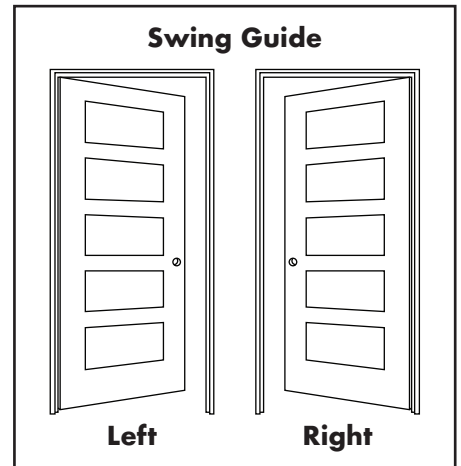

Shaker 5-Panel Primed Solid MDF Prehung Interior Door

Create a timeless look throughout your home with this Shaker 5-Panel MDF Prehung Interior Door. This classic door is built with superior quality and features five panels with clean, minimalistic lines. This door comes primed and ready to paint to match your interior decor.

- Primed MDF provides a smooth surface for superior painting
- Solid pine edge banding to increase durability and strength
- Prehung door includes jamb
- Suitable for interior applications only
- Modern Black Rubbed Hinges

Stocking Door Price Sheet					
SKU	Size	Description	Swing	Price	
S34D027C	2-0	24" wide x 80" tall	Right	\$189.00	
S34D032C	2-0	24" wide x 80" tall	Left	\$189.00	
S34D028C	2-4	28" wide x 80" tall	Right	\$195.00	
S34D033C	2-4	28" wide x 80" tall	Left	\$195.00	
S34D029C	2-6	30" wide x 80" tall	Right	\$199.00	
S34D034C	2-6	30" wide x 80" tall	Left	\$199.00	
S34D030C	2-8	32" wide x 80" tall	Right	\$205.00	
S34D035C	2-8	32" wide x 80" tall	Left	\$205.00	
S34D031C	3-0	36" wide x 80" tall	Right	\$209.00	
S34D036C	3-0	36" wide x 80" tall	Left	\$209.00	