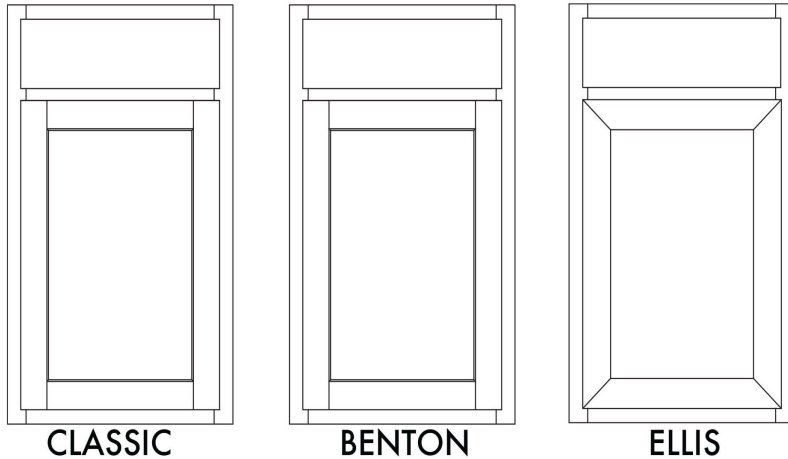

# STOCKING CABINET PRICELIST \*

EFFECTIVE SEPTEMBER 2022 \*

| Cabinet Size/Style | Description                           | Benton Cafe (741) Benton Sarsaparilla (644) Benton Umber (647) Benton Flagstone (648) | Classic Snow (321) Ellis Stone (685) Hanover Steel (039) |
|--------------------|---------------------------------------|---|--|
| B09                | Base Cabinet 9 inch                   | \$147.00  | \$174.00   |
| B12                | Base Cabinet 12 inch                  | \$216.00  | \$254.00   |
| B15                | Base Cabinet 15 inch                  | \$220.00  | \$261.00   |
| B18                | Base Cabinet 18 inch                  | \$229.00  | \$271.00   |
| B21                | Base Cabinet 21 inch                  | \$239.00  | \$279.00   |
| B24                | Base Cabinet 24 inch                  | \$260.00  | \$306.00   |
| B30                | Base Cabinet 30 inch                  | \$284.00  | \$334.00   |
| B36                | Base Cabinet 36 inch                  | \$293.00  | \$353.00   |
| DB12               | 3 Drawer Base 12 inch                 | \$306.00  | \$355.00   |
| DB15               | 3 Drawer Base 15 inch                 | \$307.00  | \$385.00   |
| DB18               | 3 Drawer Base 18 inch                 | \$320.00  | \$403.00   |
| DB24               | 3 Drawer Base 24 inch                 | \$356.00  | \$424.00   |
| SB24               | Sink Base 24 inch                     | \$173.00  | \$218.00   |
| SB30               | Sink Base 30 inch                     | \$191.00  | \$242.00   |
| SB36               | Sink Base 36 inch                     | \$219.00  | \$275.00   |
| BC42               | Blind Corner 42 inch (actual 33"-39") | \$275.00  | \$325.00   |
| SCR36              | Corner Lazy Susan 36 inch             | \$330.00  | \$411.00   |
| BWB18              | Double Trash Base 18 inch             | \$362.00  | \$449.00   |