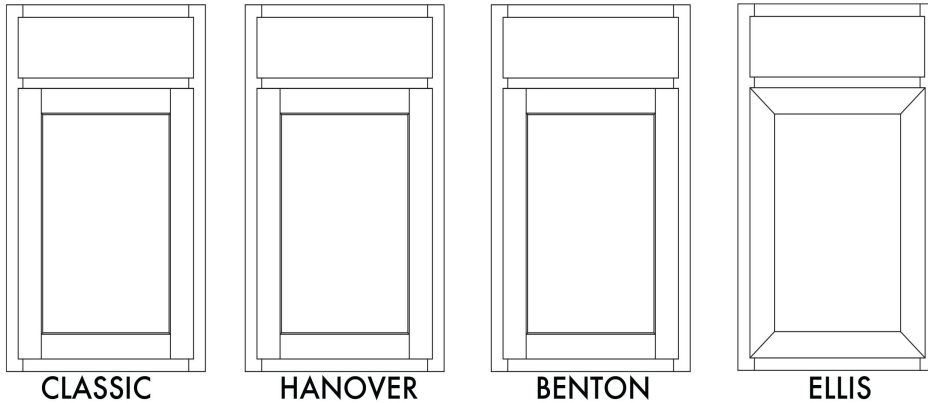

## STOCKING CABINET PRICELIST \*

EFFECTIVE APRIL 2022 \*

All-Plywood Construction | Soft-Close Doors and Drawers

Cabinet Size/Style	Description	Benton Cafe (741) Benton Sarsaparilla (644) Benton Umber (647) Benton Flagstone (648)	Classic Snow (321) Benton White (184) Ellis Stone (685) Hanover Glacial (038) Hanover Steel (039)
B09	Base Cabinet 9 inch	\$147.00	\$174.00
B12	Base Cabinet 12 inch	\$216.00	\$254.00
B15	Base Cabinet 15 inch	\$220.00	\$261.00
B18	Base Cabinet 18 inch	\$229.00	\$271.00
B21	Base Cabinet 21 inch	\$239.00	\$279.00
B24	Base Cabinet 24 inch	\$260.00	\$306.00
B30	Base Cabinet 30 inch	\$284.00	\$334.00
B36	Base Cabinet 36 inch	\$293.00	\$353.00
DB12	3 Drawer Base 12 inch	\$306.00	\$355.00
DB15	3 Drawer Base 15 inch	\$307.00	\$385.00
DB18	3 Drawer Base 18 inch	\$320.00	\$403.00
DB24	3 Drawer Base 24 inch	\$356.00	\$424.00
SB24	Sink Base 24 inch	\$173.00	\$218.00
SB30	Sink Base 30 inch	\$191.00	\$242.00
SB36	Sink Base 36 inch	\$219.00	\$275.00
BC42	Blind Corner 42 inch (actual 33"-39")	\$275.00	\$325.00
SCR36	Corner Lazy Susan 36 inch	\$330.00	\$411.00
BWB18	Double Trash Base 18 inch	\$362.00	\$449.00