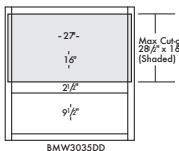

Built-in Base Microwave Cabinet * Matching interior

	CAFE, SARSAPARILLA UMBER, FLAGSTONE	SNOW, STEEL, STONE GRAY
30" wide BMW3035DD	$516⁰⁰	$581⁰⁰