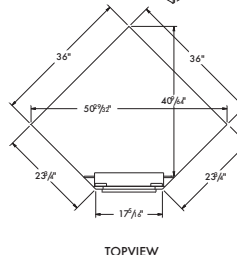

Sink Front Corner

	CAFE, SARSAPARILLA UMBER, FLAGSTONE	SNOW, STEEL, STONE GRAY
36" x 36" SFC36	\$177 ⁰⁰	\$221 ⁰⁰

* Cabinet is cabinet front and floor only (Not entire cabinet box)
* Toekick shipped loose
* Cabinet must be installed between 2 cabinets
* For sufficient dishwasher door clearance and loading/unloading space, a 15" wide base cabinet is recommended for use between sink base diagonal corner cabinet and dishwasher
* Max sink width 25 3/4"