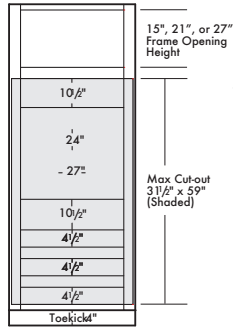

96" Tall Oven Cabinet

33" wide OCS3396B	CAFE, SARSAPARILLA UMBER, FLAGSTONE	SNOW, STEEL, STONE GRAY
	$1032⁰⁰	$1268⁰⁰

84" Tall Pantry

* Pantry is shipped with 4 shelves

	CAFE, SARSAPARILLA UMBER, FLAGSTONE	SNOW, STEEL, STONE GRAY
18" wide U18 (L/R)	$563⁰⁰	$670⁰⁰
24" wide U24 (L/R)	$663⁰⁰	$795⁰⁰

90" Tall Pantry

* Pantry is shipped with 4 shelves

	CAFE, SARSAPARILLA UMBER, FLAGSTONE	SNOW, STEEL, STONE GRAY
18" wide U1890 (L/R)	$691⁰⁰	$801⁰⁰
24" wide U2490 (L/R)	$810⁰⁰	$952⁰⁰

96" Tall Pantry

* Pantry is shipped with 4 shelves

	CAFE, SARSAPARILLA UMBER, FLAGSTONE	SNOW, STEEL, STONE GRAY
18" wide U1896 (L/R)	$770⁰⁰	$878⁰⁰
24" wide U2496 (L/R)	$906⁰⁰	$1049⁰⁰

FILLERS

3" Wide x 3/4" Thick Filler

96" long F396	CAFE, SARSAPARILLA UMBER, FLAGSTONE	SNOW, STEEL, STONE GRAY
	$84⁰⁰	$95⁰⁰

6" Wide x 3/4" Thick Filler

	CAFE, SARSAPARILLA UMBER, FLAGSTONE	SNOW, STEEL, STONE GRAY
30" long F631	$50⁰⁰	$55⁰⁰
42" long F642	$62⁰⁰	$69⁰⁰
96" long F696	$117⁰⁰	$132⁰⁰

REPLACEMENT PARTS

DRAWER FRONTS AND DOORS

1 - Top Drawer	$55⁰⁰
2 - Lower Drawer	$55⁰⁰
3 - (L or R) Door	$83⁰⁰

Shelves - 1 Pack

12" Shelf x (width)	$39⁰⁰