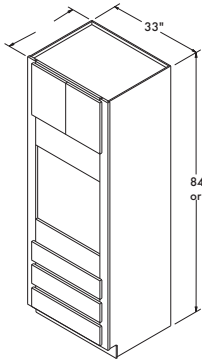

Sink Front Corner

	CAFE, SARSAPARILLA UMBER, FLAGSTONE	SNOW, STEEL, STONE GRAY
36" x 36" SFC36	\$177 ⁰⁰	\$221 ⁰⁰

* Cabinet is cabinet front and floor only (Not entire cabinet box)
* Toekick shipped loose
* Cabinet must be installed between 2 cabinets
* For sufficient dishwasher door clearance and loading/unloading space, a 15" wide base cabinet is recommended for use between sink base diagonal corner cabinet and dishwasher
* Max sink width 25 3/4"

TOPVIEW

BASE CABINETS OTHER

Built-in Base Microwave Cabinet * Matching interior

	CAFE, SARSAPARILLA UMBER, FLAGSTONE	SNOW, STEEL, STONE GRAY
30" wide BMW3035DD	\$516 ⁰⁰	\$581 ⁰⁰

TALL OVEN CABINETS PANTRY CABINETS

All 90" and 96" cabinets are shipped with unfinished loose toekick sub assembly, additional material may be needed to cover.

All 90" and 96" cabinets are shipped with unfinished loose toekick sub assembly, additional material may be needed to cover.