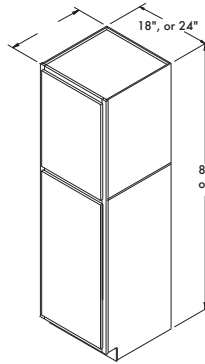

96" Tall Oven Cabinet

33" wide OCS3396B	CAFE, SARSAPARILLA UMBER, FLAGSTONE	SNOW, STEEL, STONE GRAY
	\$1032⁰⁰	\$1268⁰⁰

84" Tall Pantry

* Pantry is shipped with 4 shelves

	CAFE, SARSAPARILLA UMBER, FLAGSTONE	SNOW, STEEL, STONE GRAY
18" wide U18 (L/R)	\$563⁰⁰	\$670⁰⁰
24" wide U24 (L/R)	\$663⁰⁰	\$795⁰⁰