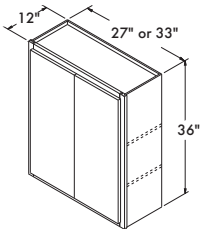

Double Door Wall 36" High x 12" Deep

	CAFE, SARSAPARILLA UMBER, FLAGSTONE	SNOW, STEEL, STONE GRAY
27" wide W2736	\$262 ⁰⁰	\$326 ⁰⁰
33" wide W3336	\$303 ⁰⁰	\$374 ⁰⁰

Double Door Wall 42" High x 12" Deep

	CAFE, SARSAPARILLA UMBER, FLAGSTONE	SNOW, STEEL, STONE GRAY
27" wide W2742	\$294 ⁰⁰	\$366 ⁰⁰
33" wide W3342	\$341 ⁰⁰	\$425 ⁰⁰