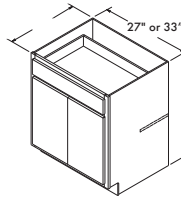

BASE CABINETS

Double Door/Single Drawer Base

	CAFE, SARSAPARILLA UMBER, FLAGSTONE	SNOW, STEEL, STONE GRAY
27" wide B27	\$318 ⁰⁰	\$382 ⁰⁰
33" wide B33	\$360 ⁰⁰	\$433 ⁰⁰

3-Drawer Base

	CAFE, SARSAPARILLA UMBER, FLAGSTONE	SNOW, STEEL, STONE GRAY
30" wide DB30	\$542 ⁰⁰	\$578 ⁰⁰
36" wide DB36	\$603 ⁰⁰	\$637 ⁰⁰