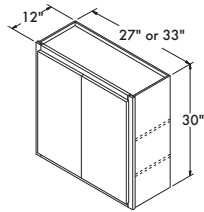

Double Door Wall 30" High x 12" Deep

	CAFE, SARSAPARILLA UMBER, FLAGSTONE	SNOW, STEEL, STONE GRAY
27" wide W2730	$226⁰⁰	$284⁰⁰
33" wide W3330	$259⁰⁰	$321⁰⁰