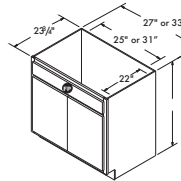

BASE CABINETS SINKS

Double Door Sink Base