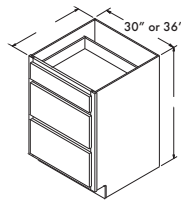

BASE CABINETS

Double Door/Single Drawer Base

	CAFE, SARSAPARILLA UMBER, FLAGSTONE	SNOW, STEEL, STONE GRAY
27" wide B27	\$318 ⁰⁰	\$382 ⁰⁰
33" wide B33	\$360 ⁰⁰	\$433 ⁰⁰

3-Drawer Base

	CAFE, SARSAPARILLA UMBER, FLAGSTONE	SNOW, STEEL, STONE GRAY
30" wide DB30	\$542 ⁰⁰	\$578 ⁰⁰
36" wide DB36	\$603 ⁰⁰	\$637 ⁰⁰