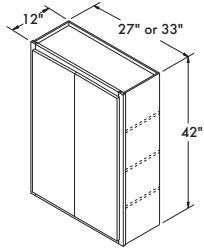

Double Door Wall 36" High x 12" Deep

	CAFE, SARSAPARILLA UMBER, FLAGSTONE	SNOW, STEEL, STONE GRAY
27" wide W2736	\$262 ⁰⁰	\$326 ⁰⁰
33" wide W3336	\$303 ⁰⁰	\$374 ⁰⁰

Double Door Wall 42" High x 12" Deep

	CAFE, SARSAPARILLA UMBER, FLAGSTONE	SNOW, STEEL, STONE GRAY
27" wide W2742	\$294 ⁰⁰	\$366 ⁰⁰
33" wide W3342	\$341 ⁰⁰	\$425 ⁰⁰