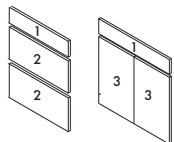

REPLACEMENT PARTS

DRAWER FRONTS AND DOORS

1 - Top Drawer	$55⁰⁰
2 - Lower Drawer	$55⁰⁰
3 - (L or R) Door	$83⁰⁰