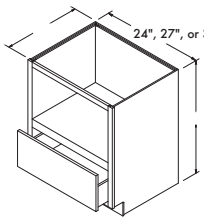

BASE CABINETS OTHER