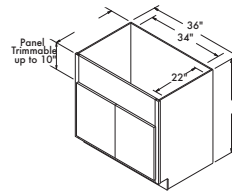

Country Sink Base

	CAFE, SARSAPARILLA UMBER, FLAGSTONE	SNOW, STEEL, STONE GRAY
36" wide CNTRYSB36	$411⁰⁰	$444⁰⁰

Sink Front Corner