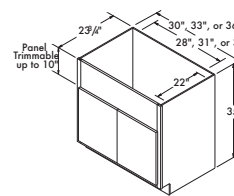

**Country Sink Base
35" High x 23 3/4" Deep**