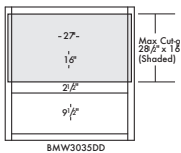

**BASE CABINETS OTHER**

**Built-in Base Microwave Cabinet  
 35" High x 23 3/4" Deep**

\* Matching interior  
 \* Bowman and Ellis Door Only

30" wide BMW3035DD	CAFE, SARSAPARILLA UMBER, FLAGSTONE, STEEL	WHITE PAINT, COLADA STONE GRAY, GLACIAL
	\$469 <sup>00</sup>	\$528 <sup>00</sup>