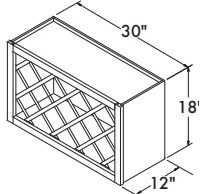

**Wine Rack - Horizontal or Vertical
18" High x 12" Deep**