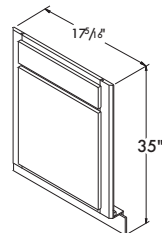

**Sink Front Corner
35" High**