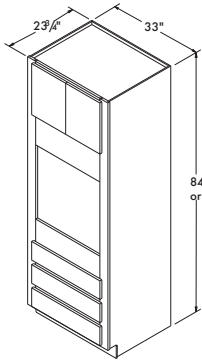

TALL OVEN CABINETS PANTRY CABINETS

All 90" and 96" cabinets are shipped with unfinished loose toekick sub assembly, additional material may be needed to cover.

All 90" and 96" cabinets are shipped with unfinished loose toekick sub assembly, additional material may be needed to cover.