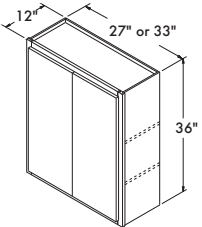

**Double Door Wall  
 36" High x 12" Deep**

27" wide W2736	CAFE, SARSAPARILLA UMBER, FLAGSTONE, STEEL	WHITE PAINT, COLADA STONE GRAY, GLACIAL
33" wide W3336	\$238 <sup>00</sup>	\$296 <sup>00</sup>
	\$275 <sup>00</sup>	\$340 <sup>00</sup>