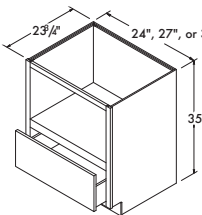

BASE CABINETS OTHER

**Built-in Base Microwave Cabinet
35" High x 23 3/4" Deep**