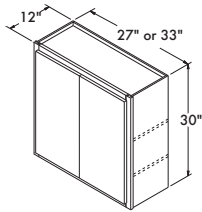

**WALL CABINETS**

**Single Door Wall  
 30" High x 12" Deep**

27" wide W2730	AUTUMN, SARSAPARILLA UMBER, FLAGSTONE, STEEL	WHITE PAINT, COLADA STONE GRAY, GLACIAL
33" wide W3330	\$205 <sup>00</sup>	\$258 <sup>00</sup>
	\$235 <sup>00</sup>	\$292 <sup>00</sup>