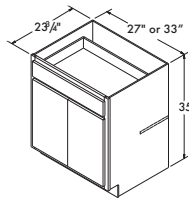

BASE CABINETS

**Double Door/Single Drawer Base
35" High x 23 3/4" Deep**