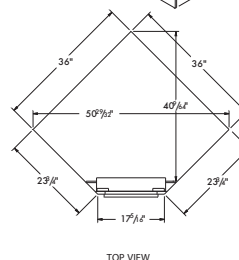

36" x 36" SFC36	CAFE, SARSAPARILLA UMBER, FLAGSTONE, STEEL	WHITE PAINT, COLADA STONE GRAY, GLACIAL
	$161⁰⁰	$201⁰⁰

* Cabinet is cabinet front and floor only (Not entire cabinet box)
* Toekick shipped loose
* Cabinet must be installed between 2 cabinets
* For sufficient dishwasher door clearance and loading/unloading space,
a 15" wide base cabinet is recommended for use between sink base
diagonal corner cabinet and dishwasher
* Max sink width 25 3/4"