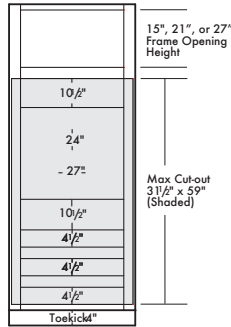

84" Tall Oven Cabinet 23 3/4" Deep	CAFE, SARSAPARILLA UMBER, FLAGSTONE, STEEL	WHITE PAINT, COLADA STONE GRAY, GLACIAL
33" wide OCS33B	$713⁰⁰	$872⁰⁰

84", 90"
or 96"

90" Tall Oven Cabinet 23 3/4" Deep	CAFE, SARSAPARILLA UMBER, FLAGSTONE, STEEL	WHITE PAINT, COLADA STONE GRAY, GLACIAL
33" wide OCS3390B	$834⁰⁰	$1023⁰⁰

96" Tall Oven Cabinet 23 3/4" Deep	CAFE, SARSAPARILLA UMBER, FLAGSTONE, STEEL	WHITE PAINT, COLADA STONE GRAY, GLACIAL
33" wide OCS3396B	$938⁰⁰	$1153⁰⁰

84" Tall Pantry 23 3/4" Deep	CAFE, SARSAPARILLA UMBER, FLAGSTONE, STEEL	WHITE PAINT, COLADA STONE GRAY, GLACIAL
*Pantry is shipped empty, shelves or rollouts required separately		

18" wide U18 (L/R)	$395⁰⁰	$493⁰⁰
24" wide U24 (L/R)	$486⁰⁰	$606⁰⁰
30" wide U30B	$618⁰⁰	$749⁰⁰

90" Tall Pantry 23 3/4" Deep	CAFE, SARSAPARILLA UMBER, FLAGSTONE, STEEL	WHITE PAINT, COLADA STONE GRAY, GLACIAL
*Pantry is shipped empty, shelves or rollouts required separately		

18" wide U1890 (L/R)	$512⁰⁰	$612⁰⁰
24" wide U2490 (L/R)	$620⁰⁰	$749⁰⁰
30" wide U3090B	$668⁰⁰	$807⁰⁰