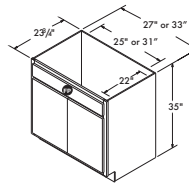

BASE CABINETS SINKS

**Double Door Sink Base
35" High x 23 3/4" Deep**