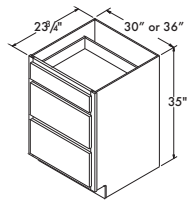

**3-Drawer Base
35" High x 23 3/4" Deep**