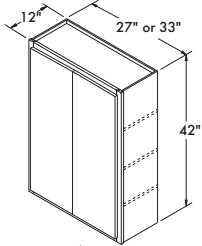

**Double Door Wall
42" High x 12" Deep**