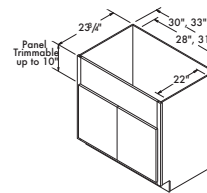

Country Sink Base 35" High x 23 3/4" Deep