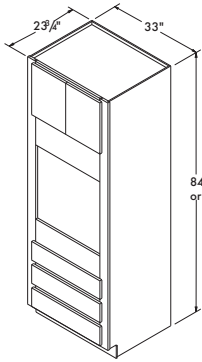

Sink Front Corner 35" High

36" x 36" SFC36	CAFE, SARSAPARILLA UMBER, FLAGSTONE, STEEL	WHITE PAINT, COLADA STONE GRAY, GLACIAL
	\$149 ⁰⁰	\$186 ⁰⁰

* Cabinet is cabinet front and floor only (Not entire cabinet box)
* Toekick shipped loose
* Cabinet must be installed between 2 cabinets
* For sufficient dishwasher door clearance and loading/unloading space, a 15" wide base cabinet is recommended for use between sink base diagonal corner cabinet and dishwasher
* Max sink width 25 3/4"

TOP VIEW

TALL OVEN CABINETS PANTRY CABINETS

All 90" and 96" cabinets are shipped with unfinished loose toekick sub assembly, additional material may be needed to cover.

All 90" and 96" cabinets are shipped with unfinished loose toekick sub assembly, additional material may be needed to cover.