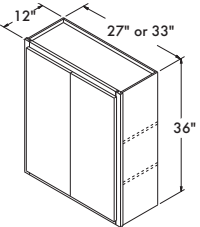

WALL CABINETS

Single Door Wall 30" High x 12" Deep

27" wide W2730	AUTUMN, SARSAPARILLA UMBER, FLAGSTONE, STEEL	WHITE PAINT, COLADA STONE GRAY, GLACIAL
	\$189 ⁰⁰	\$238 ⁰⁰
33" wide W3330		\$270 ⁰⁰

Double Door Wall 36" High x 12" Deep