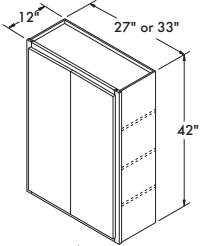

Double Door Wall 42" High x 12" Deep