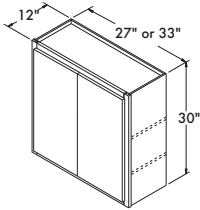

WALL CABINETS

Single Door Wall 30" High x 12" Deep

27" wide W2730	AUTUMN, SARSAPARILLA UMBER, FLAGSTONE, STEEL	WHITE PAINT, COLADA STONE GRAY, GLACIAL
	\$189 ⁰⁰	\$238 ⁰⁰
33" wide W3330		\$270 ⁰⁰

Double Door Wall 36" High x 12" Deep