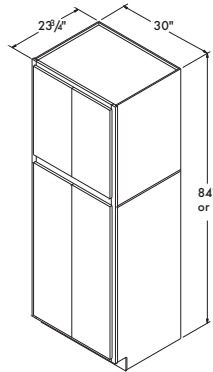

96" Tall Pantry 23 3/4" Deep	CAFE, SARSAPARILLA UMBER, FLAGSTONE, STEEL	WHITE PAINT, COLADA STONE GRAY, GLACIAL
*Pantry is shipped empty, shelves or rollouts required separately		

18" wide U1896 (L/R)	$540⁰⁰	$631⁰⁰
24" wide U2496 (L/R)	$654⁰⁰	$775⁰⁰
30" wide U3096B	$673⁰⁰	$817⁰⁰

FILLERS

3" Wide x 3/4" Thick Filler	CAFE, SARSAPARILLA UMBER, FLAGSTONE, STEEL	WHITE PAINT, COLADA STONE GRAY, GLACIAL
96" long F396	$70⁰⁰	$79⁰⁰

6" Wide x 3/4" Thick Filler	CAFE, SARSAPARILLA UMBER, FLAGSTONE, STEEL	WHITE PAINT, COLADA STONE GRAY, GLACIAL
31" long F631	$41⁰⁰	$46⁰⁰
42" long F642	$51⁰⁰	$58⁰⁰
96" long F696	$98⁰⁰	$111⁰⁰

PANTRY ADD-ONS

Shelf Kit
2 Shelves and 8 Shelf Retaining Clips

18" wide UKS18PL	$53⁰⁰
24" wide UKS24PL	$53⁰⁰
30" wide UKS30PL	$74⁰⁰

REPLACEMENT PARTS

DRAWER FRONTS AND DOORS	
1 - Top Drawer	$50⁰⁰
2 - Lower Drawer	$50⁰⁰
3 - (L or R) Door	$75⁰⁰

Shelves - 1 Pack	
12" Shelf x (width)	$35⁰⁰