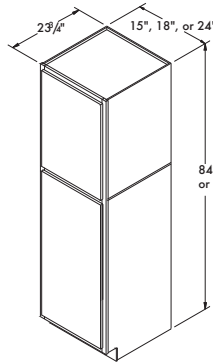

84" Tall Oven Cabinet 23 3/4" Deep	CAFE, SARSAPARILLA UMBER, FLAGSTONE, STEEL	WHITE PAINT, COLADA STONE GRAY, GLACIAL
33" wide OCS33B	$660⁰⁰	$807⁰⁰

84", 90"
or 96"

90" Tall Oven Cabinet 23 3/4" Deep	CAFE, SARSAPARILLA UMBER, FLAGSTONE, STEEL	WHITE PAINT, COLADA STONE GRAY, GLACIAL
33" wide OCS3390B	$772⁰⁰	$947⁰⁰

96" Tall Oven Cabinet 23 3/4" Deep	CAFE, SARSAPARILLA UMBER, FLAGSTONE, STEEL	WHITE PAINT, COLADA STONE GRAY, GLACIAL
33" wide OCS3396B	$868⁰⁰	$1067⁰⁰

84" Tall Pantry 23 3/4" Deep	CAFE, SARSAPARILLA UMBER, FLAGSTONE, STEEL	WHITE PAINT, COLADA STONE GRAY, GLACIAL
*Pantry is shipped empty, shelves or rollouts required separately		

18" wide U18 (L/R)	$365⁰⁰	$456⁰⁰
24" wide U24 (L/R)	$450⁰⁰	$561⁰⁰
30" wide U30B	$572⁰⁰	$693⁰⁰

90" Tall Pantry 23 3/4" Deep	CAFE, SARSAPARILLA UMBER, FLAGSTONE, STEEL	WHITE PAINT, COLADA STONE GRAY, GLACIAL
*Pantry is shipped empty, shelves or rollouts required separately		

18" wide U1890 (L/R)	$474⁰⁰	$566⁰⁰
24" wide U2490 (L/R)	$574⁰⁰	$693⁰⁰
30" wide U3090B	$618⁰⁰	$747⁰⁰