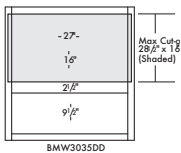

* Matching interior
* Bowman and Ellis Door Only

30" wide BMW3035DD	CAFE, SARSAPARILLA UMBER, FLAGSTONE, STEEL	WHITE PAINT, COLADA STONE GRAY, GLACIAL
	$434⁰⁰	$488⁰⁰