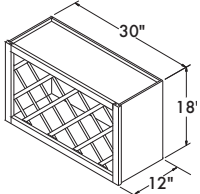

Wine Rack - Horizontal or Vertical 18" High x 12" Deep