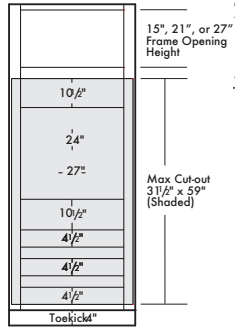

84" Tall Oven Cabinet 23 3/4" Deep	CAFE, SARSAPARILLA UMBER, FLAGSTONE, STEEL	WHITE PAINT, COLADA STONE GRAY, GLACIAL
33" wide OCS33B	$660⁰⁰	$807⁰⁰

84", 90"
or 96"

90" Tall Oven Cabinet 23 3/4" Deep	CAFE, SARSAPARILLA UMBER, FLAGSTONE, STEEL	WHITE PAINT, COLADA STONE GRAY, GLACIAL
33" wide OCS3390B	$772⁰⁰	$947⁰⁰

96" Tall Oven Cabinet 23 3/4" Deep	CAFE, SARSAPARILLA UMBER, FLAGSTONE, STEEL	WHITE PAINT, COLADA STONE GRAY, GLACIAL
33" wide OCS3396B	$868⁰⁰	$1067⁰⁰

84" Tall Pantry 23 3/4" Deep	CAFE, SARSAPARILLA UMBER, FLAGSTONE, STEEL	WHITE PAINT, COLADA STONE GRAY, GLACIAL
*Pantry is shipped empty, shelves or rollouts required separately		

18" wide U18 (L/R)	$365⁰⁰	$456⁰⁰
24" wide U24 (L/R)	$450⁰⁰	$561⁰⁰
30" wide U30B	$572⁰⁰	$693⁰⁰

90" Tall Pantry 23 3/4" Deep	CAFE, SARSAPARILLA UMBER, FLAGSTONE, STEEL	WHITE PAINT, COLADA STONE GRAY, GLACIAL
*Pantry is shipped empty, shelves or rollouts required separately		

18" wide U1890 (L/R)	$474⁰⁰	$566⁰⁰
24" wide U2490 (L/R)	$574⁰⁰	$693⁰⁰
30" wide U3090B	$618⁰⁰	$747⁰⁰