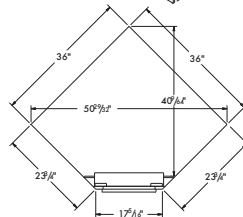

Sink Front Corner 35" High

36" x 36" SFC36	CAFE, SARSAPARILLA UMBER, FLAGSTONE, STEEL	WHITE PAINT, COLADA STONE GRAY, GLACIAL
	\$149 ⁰⁰	\$186 ⁰⁰

* Cabinet is cabinet front and floor only (Not entire cabinet box)
* Toekick shipped loose
* Cabinet must be installed between 2 cabinets
* For sufficient dishwasher door clearance and loading/unloading space, a 15" wide base cabinet is recommended for use between sink base diagonal corner cabinet and dishwasher
* Max sink width 25 3/4"