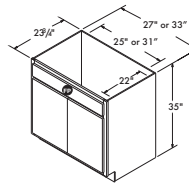

BASE CABINETS SINKS

Double Door Sink Base 35" High x 23 3/4" Deep

27" wide SB27	CAFE, SARSAPARILLA UMBER, FLAGSTONE, STEEL	WHITE PAINT, COLADA STONE GRAY, GLACIAL
	\$189 ⁰⁰	\$238 ⁰⁰
33" wide SB33		\$271 ⁰⁰