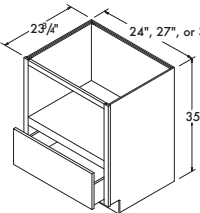

Wine Rack - Horizontal or Vertical 18" High x 12" Deep

30" wide WR3018	CAFE, SARSAPARILLA UMBER, FLAGSTONE, STEEL	WHITE PAINT, COLADA STONE GRAY, GLACIAL
	\$210 ⁰⁰	\$210 ⁰⁰

BASE CABINETS OTHER

Built-in Base Microwave Cabinet 35" High x 23 3/4" Deep