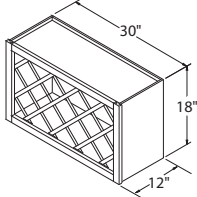

Wine Rack - Horizontal or Vertical 18" High x 12" Deep