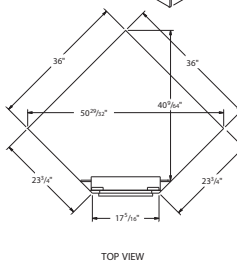

*Cabinet is cabinet front and floor only (Not entire cabinet box)
 *Toekick shipped loose
 *Cabinet must be installed between 2 cabinets
 *For sufficient dishwasher door clearance and loading/unloading space, a 15" wide base cabinet is recommended for use between sink base diagonal corner cabinet and dishwasher
 *Max sink width 25 3/4"