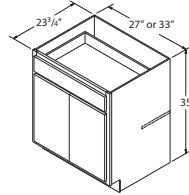

BASE CABINETS

Double Door/Single Drawer Base 35" High x 23 3/4" Deep