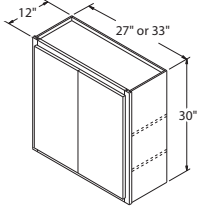

WALL CABINETS

Single Door Wall 30" High x 12" Deep

27" wide W2730	CAFE, SARSAPARILLA UMBER, FLAGSTONE STEEL	\$179 ⁹⁵	WHITE PAINT, COLADA STONE GRAY, GLACIAL	\$225 ⁹⁶
33" wide W3330		\$205 ⁹³		\$256 ⁴⁹

Double Door Wall 36" High x 12" Deep