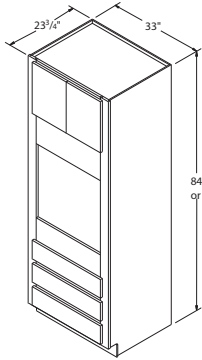

TALL OVEN CABINETS

All 90" and 96" cabinets are shipped with unfinished loose toekick sub assembly, additional material may be needed to cover.

84" Tall Oven Cabinet 23 3/4" Deep

	CAFE, SARSAPARILLA UMBER, FLAGSTONE STEEL	WHITE PAINT, COLADA STONE GRAY, GLACIAL
33" wide OCSD33B	$627⁷⁸	$768¹⁰

84", 90"
or 96"

90" Tall Oven Cabinet 23 3/4" Deep

	CAFE, SARSAPARILLA UMBER, FLAGSTONE STEEL	WHITE PAINT, COLADA STONE GRAY, GLACIAL
33" wide OCSD3390B	$734³⁹	$901¹⁴

96" Tall Oven Cabinet 23 3/4" Deep

	CAFE, SARSAPARILLA UMBER, FLAGSTONE STEEL	WHITE PAINT, COLADA STONE GRAY, GLACIAL
33" wide OCSD3396B	$825⁹⁶	$1,015⁴⁸