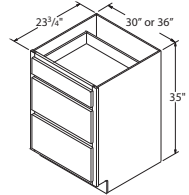

3-Drawer Base 35" High x 23 3/4" Deep