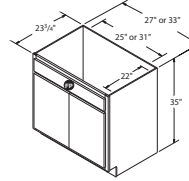

BASE CABINETS SINKS

Double Door Sink Base 35" High x 23 3/4" Deep