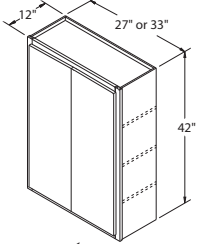

Double Door Wall 42" High x 12" Deep