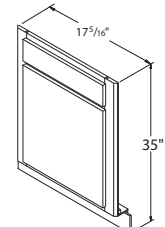

Sink Front Corner 35" High