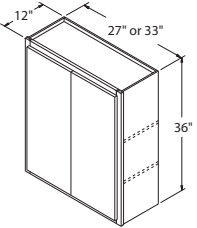

WALL CABINETS

Single Door Wall 30" High x 12" Deep

27" wide W2730	CAFE, SARSAPARILLA UMBER, FLAGSTONE STEEL	\$179 ⁹⁵	WHITE PAINT, COLADA STONE GRAY, GLACIAL	\$225 ⁹⁶
33" wide W3330		\$205 ⁹³		\$256 ⁴⁹

Double Door Wall 36" High x 12" Deep