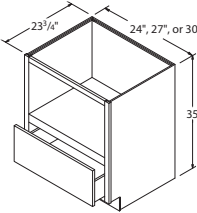

BASE CABINETS OTHER

Built-in Base Microwave Cabinet 35" High x 23 3/4" Deep

*Matching interior
 *Bowman and Ellis Door Only

30" wide BMW3035DD	CAFE, SARSAPARILLA UMBER, FLAGSTONE STEEL	\$394 ¹⁴	WHITE PAINT, COLADA STONE GRAY, GLACIAL	\$435 ³⁰
--------------------	-------------------------------------------------	---------------------	--------------------------------------------	---------------------