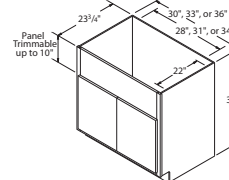

Country Sink Base 35" High x 23 3/4" Deep