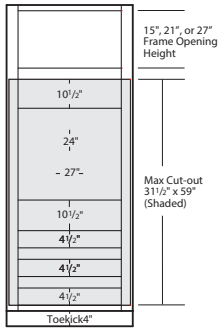

FILLERS

3" Wide x 3/4" Thick Filler

	CAFE, SARSAPARILLA UMBER, FLAGSTONE STEEL	WHITE PAINT, COLADA STONE GRAY, GLACIAL
96" long F396	$66⁵⁰	$75¹⁶

6" Wide x 3/4" Thick Filler

	CAFE, SARSAPARILLA UMBER, FLAGSTONE STEEL	WHITE PAINT, COLADA STONE GRAY, GLACIAL
31" long F631	$38⁷²	$43²⁸
42" long F642	$48²⁹	$55¹²
96" long F696	$92⁹³	$105²⁴