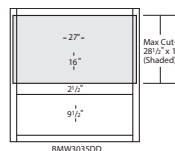

*Matching interior
*Bowman and Ellis Door Only

	CAFE, SARSAPARILLA UMBER, FLAGSTONE STEEL	WHITE PAINT, COLADA STONE GRAY, GLACIAL
24" wide BMW2435DD	$367⁵¹	$405⁷⁶
27" wide BMW2735DD	$391²⁴	$433³⁶
30" wide BMW3035DD	$394¹⁴	$435³⁰