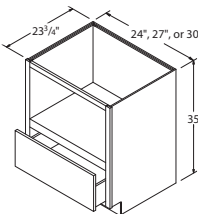

Built-in Base Microwave Cabinet 35" High x 23 3/4" Deep