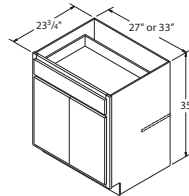

BASE CABINETS

Double Door/Single Drawer Base 35" High x 23 3/4" Deep