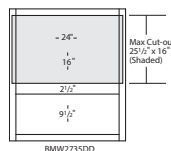

*Matching interior
*Bowman and Ellis Door Only

	CAFE, SARSAPARILLA UMBER, FLAGSTONE STEEL	WHITE PAINT, COLADA STONE GRAY, GLACIAL
24" wide BMW2435DD	$367⁵¹	$405⁷⁶
27" wide BMW2735DD	$391²⁴	$433³⁶
30" wide BMW3035DD	$394¹⁴	$435³⁰