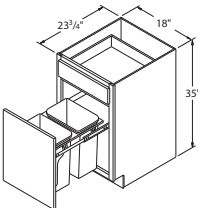

Wine Rack - Horizontal or Vertical 18" High x 12" Deep

	CAFE, SARSAPARILLA UMBER, FLAGSTONE STEEL	WHITE PAINT, COLADA STONE GRAY, GLACIAL
30" wide WR3018	\$199 ⁵⁴	\$199 ⁵⁴

BASE CABINETS OTHER

Double Trash Can Cabinet 35" High x 23 3/4" Deep