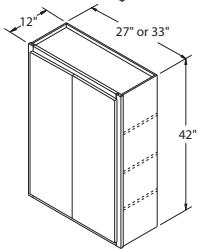

Double Door Wall 42" High x 12" Deep