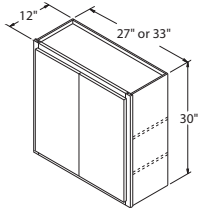

WALL CABINETS

Single Door Wall 30" High x 12" Deep

	CAFE, SARSAPARILLA UMBER, FLAGSTONE STEEL	WHITE PAINT, COLADA STONE GRAY, GLACIAL
27" wide w2730	\$179 ⁹⁵	\$225 ⁹⁶
33" wide w3330	\$205 ⁹³	\$256 ⁴⁹

Double Door Wall 36" High x 12" Deep