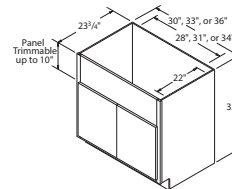

Country Sink Base 35" High x 23 3/4" Deep