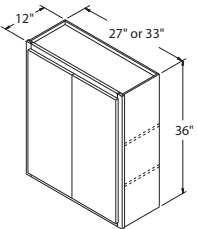

WALL CABINETS

Single Door Wall 30" High x 12" Deep

	CAFE, SARSAPARILLA UMBER, FLAGSTONE STEEL	WHITE PAINT, COLADA STONE GRAY, GLACIAL
27" wide w2730	\$179 ⁹⁵	\$225 ⁹⁶
33" wide w3330	\$205 ⁹³	\$256 ⁴⁹

Double Door Wall 36" High x 12" Deep