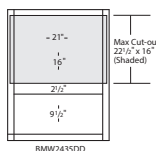

*Matching interior
*Bowman and Ellis Door Only

	CAFE, SARSAPARILLA UMBER, FLAGSTONE STEEL	WHITE PAINT, COLADA STONE GRAY, GLACIAL
24" wide BMW2435DD	$367⁵¹	$405⁷⁶
27" wide BMW2735DD	$391²⁴	$433³⁶
30" wide BMW3035DD	$394¹⁴	$435³⁰