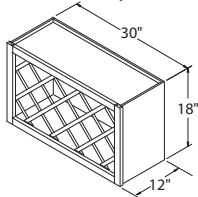

Wine Rack - Horizontal or Vertical 18" High x 12" Deep