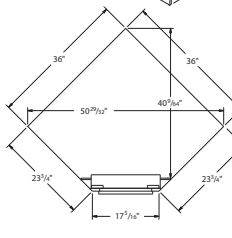

CAFE, SARSAPARILLA UMBER, FLAGSTONE STEEL	WHITE PAINT, COLADA STONE GRAY, GLACIAL
36" x 36" SFC36	$141⁰⁵	$176⁸⁴

*Cabinet is cabinet front and floor only (Not entire cabinet box)
*Toekick shipped loose
*Cabinet must be installed between 2 cabinets
*For sufficient dishwasher door clearance and loading/unloading space, a 15" wide base cabinet is recommended for use between sink base diagonal corner cabinet and dishwasher
*Max sink width 25 3/4"

TOP VIEW