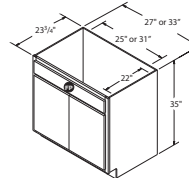

BASE CABINETS SINKS

Double Door Sink Base 35" High x 23 3/4" Deep