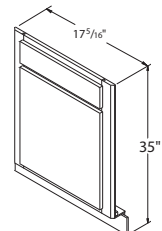

Sink Front Corner 35" High