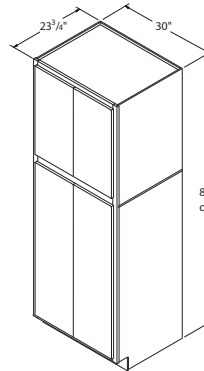

96" Tall Pantry 23 3/4" Deep

*Pantry is shipped empty, shelves or rollouts required separately

	CAFE, SARSAPARILLA UMBER, FLAGSTONE STEEL	WHITE PAINT, COLADA STONE GRAY, GLACIAL
18" wide U1896 (L/R)	$513⁸⁹	$600⁴⁵
24" wide U2496 (L/R)	$622⁷⁷	$737⁵⁷
30" wide U3096B	$640⁵⁴	$777⁶⁷

PANTRY ADD-ONS

Shelf Kit

2 Shelves and 8 Shelf Retaining Clips

18" wide UKS18PL	$49⁹⁹
24" wide UKS24PL	$49⁹⁹
30" wide UKS30PL	$69⁹⁹