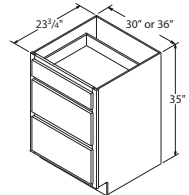

Double Door/Single Drawer Base 35" High x 23 3/4" Deep

	CAFE, SARSAPARILLA UMBER, FLAGSTONE STEEL	WHITE PAINT, COLADA STONE GRAY, GLACIAL
27" wide B27	\$225 ⁰⁵	\$276 ⁵³
33" wide B33	\$258 ⁷⁶	\$317 ⁵³

3-Drawer Base 35" High x 23 3/4" Deep