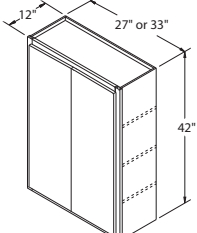

Double Door Wall 42" High x 12" Deep