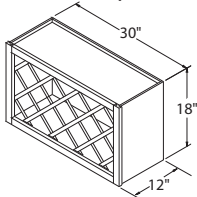

Wine Rack - Horizontal or Vertical 18" High x 12" Deep