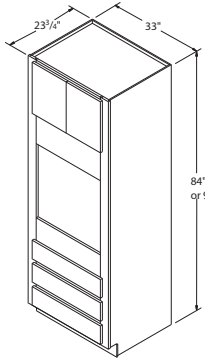

TALL OVEN CABINETS

All 90" and 96" cabinets are shipped with unfinished loose toekick sub assembly, additional material may be needed to cover.

84" Tall Oven Cabinet 23 3/4" Deep

33" wide OCSD33B	AUTUMN, SARSAPARILLA UMBER, FLAGSTONE $596⁴⁰	WHITE PAINT, COLADA STONE GRAY $729⁷⁰

84", 90"
or 96"

90" Tall Oven Cabinet 23 3/4" Deep

33" wide OCSD3390B	AUTUMN, SARSAPARILLA UMBER, FLAGSTONE $697⁶⁷	WHITE PAINT, COLADA STONE GRAY $856⁰⁸

96" Tall Oven Cabinet 23 3/4" Deep

33" wide OCSD3396B	AUTUMN, SARSAPARILLA UMBER, FLAGSTONE $784⁶⁷	WHITE PAINT, COLADA STONE GRAY $964⁷¹