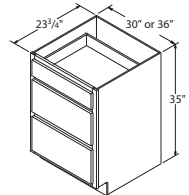

BASE CABINETS

Double Door/Single Drawer Base 35" High x 23 3/4" Deep

27" wide B27	AUTUMN, SARSAPARILLA UMBER, FLAGSTONE \$213⁸⁰	WHITE PAINT, COLADA STONE GRAY \$262⁷¹
33" wide B33	\$245⁸³	\$301⁶⁶

3-Drawer Base 35" High x 23 3/4" Deep