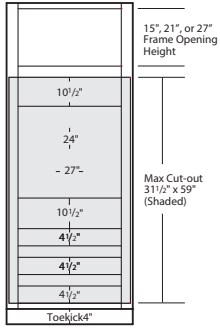

FILLERS

3" Wide x 3/4" Thick Filler

96" long F396	AUTUMN, SARSAPARILLA UMBER, FLAGSTONE $63¹⁸	WHITE PAINT, COLADA STONE GRAY $71⁴¹

6" Wide x 3/4" Thick Filler

31" long F631	AUTUMN, SARSAPARILLA UMBER, FLAGSTONE $36⁷⁹	WHITE PAINT, COLADA STONE GRAY $41¹²
42" long F642	$45⁸⁸	$52³⁷
96" long F696	$88²⁹	$99⁹⁸