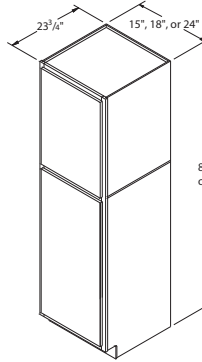

84" Tall Pantry 23 3/4" Deep

*Pantry is shipped empty, shelves or rollouts required separately

15" wide U15 (L/R)	AUTUMN, SARSAPARILLA UMBER, FLAGSTONE $298²⁰	WHITE PAINT, COLADA STONE GRAY $360⁰⁹
18" wide U18 (L/R)	$330⁶⁶	$412⁰³
24" wide U24 (L/R)	$406⁸³	$507²⁴
30" wide U30B	$516⁷⁶	$626⁶⁹

90" Tall Pantry 23 3/4" Deep

*Pantry is shipped empty, shelves or rollouts required separately

15" wide U1590 (L/R)	AUTUMN, SARSAPARILLA UMBER, FLAGSTONE $383⁰³	WHITE PAINT, COLADA STONE GRAY $463⁹⁶
18" wide U1890 (L/R)	$428⁰⁴	$512⁰⁰
24" wide U2490 (L/R)	$518⁹³	$626²⁶
30" wide U3090B	$558⁷⁴	$675⁶⁰

96" Tall Pantry 23 3/4" Deep

*Pantry is shipped empty, shelves or rollouts required separately

15" wide U1596 (L/R)	AUTUMN, SARSAPARILLA UMBER, FLAGSTONE $433⁶⁷	WHITE PAINT, COLADA STONE GRAY $527¹⁵
18" wide U1896 (L/R)	$488²⁰	$570⁴³
24" wide U2496 (L/R)	$591⁶⁴	$700⁷⁰
30" wide U3096B	$608⁵²	$738⁷⁹