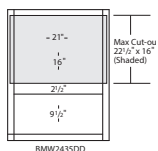

*Matching interior
*Bowman and Ellis Door Only

24" wide BMW2435DD	AUTUMN, SARSAPARILLA UMBER, FLAGSTONE $349¹⁴	WHITE PAINT, COLADA STONE GRAY $385⁴⁸
27" wide BMW2735DD	$371⁶⁸	$411⁷⁰
30" wide BMW3035DD	$374⁴⁴	$413⁵⁴