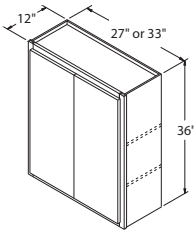

WALL CABINETS

Single Door Wall 30" High x 12" Deep

27" wide W2730	AUTUMN, SARSAPARILLA UMBER, FLAGSTONE \$170⁹⁶	WHITE PAINT, COLADA STONE GRAY \$214⁶⁷
33" wide W3330	\$195⁶³	\$243⁶⁷

Double Door Wall 36" High x 12" Deep