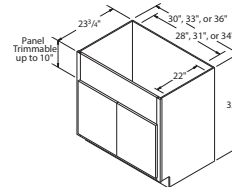

Country Sink Base 35" High x 23 3/4" Deep