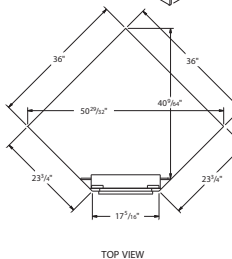

Sink Front Corner 35" High

36" x 36" SFC36	AUTUMN, SARSAPARILLA UMBER, FLAGSTONE \$134⁰⁰	WHITE PAINT, COLADA STONE GRAY \$168⁰⁰
-----------------	--	---

*Cabinet is cabinet front and floor only (Not entire cabinet box)
*Toekick shipped loose
*Cabinet must be installed between 2 cabinets
*For sufficient dishwasher door clearance and loading/unloading space, a 15" wide base cabinet is recommended for use between sink base diagonal corner cabinet and dishwasher
*Max sink width 25 3/4"