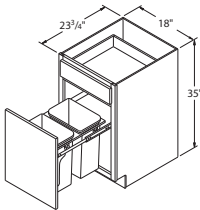

Wine Rack - Horizontal or Vertical 18" High x 12" Deep

30" wide WR3018	AUTUMN, SARSAPARILLA UMBER, FLAGSTONE \$189⁵⁷	WHITE PAINT, COLADA STONE GRAY \$189⁵⁷
-----------------	--	---

BASE CABINETS OTHER

Double Trash Can Cabinet 35" High x 23 3/4" Deep