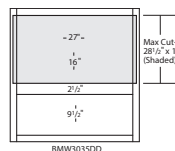

*Matching interior
*Bowman and Ellis Door Only

24" wide BMW2435DD	AUTUMN, SARSAPARILLA UMBER, FLAGSTONE $349¹⁴	WHITE PAINT, COLADA STONE GRAY $385⁴⁸
27" wide BMW2735DD	$371⁶⁸	$411⁷⁰
30" wide BMW3035DD	$374⁴⁴	$413⁵⁴