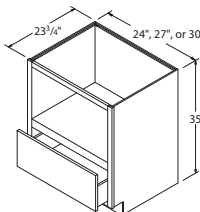

Built-in Base Microwave Cabinet 35" High x 23 3/4" Deep