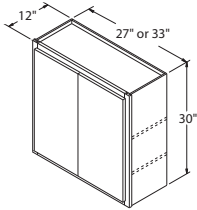

WALL CABINETS

Single Door Wall 30" High x 12" Deep

27" wide W2730	AUTUMN, SARSAPARILLA UMBER, FLAGSTONE \$170⁹⁶	WHITE PAINT, COLADA STONE GRAY \$214⁶⁷
33" wide W3330	\$195⁶³	\$243⁶⁷

Double Door Wall 36" High x 12" Deep