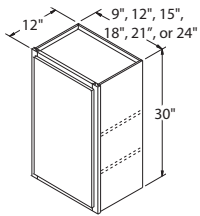

- 1/2" Furniture board top and bottom
- 3/4" Furniture board adjustable shelves (15 lbs. maximum weight/sq. ft.)
- 3/4" x 1 1/2" Solid wood face frame
- 3/8" Furniture board sides and back
- Cabinet interior features natural maple laminate, matching laminate exterior
- Fully concealed self-closing, adjustable steel hinges

Base Cabinet Construction

- Four furniture board brace corners
- 3/8" Furniture board back, bottom and sides
- 3/4" x 1 1/2" Solid wood face frame with 3" center stile
- 3/4" Half-depth furniture board shelf
- Cabinet interior features natural maple laminate, matching laminate exterior
- Fully concealed self-closing, adjustable steel hinges

Drawer Box Construction

- 1/2" thick furniture board drawer sides and back
- 3/8" Thick furniture board drawer bottom, stapled into front and back
- Side-mount, epoxy-coated, double rails, captured on 2 sides

Cabinet Dimension Details

Wall Cabinet

Base Cabinet

WALL CABINETS STRAIGHT

Single Door Wall 30" High x 12" Deep

9" wide	\$57 ⁰⁰
12" wide	\$60 ⁰⁰
15" wide	\$63 ⁰⁰
18" wide	\$68 ⁰⁰
24" wide	\$76 ⁰⁰

Double Door Wall 30" High x 12" Deep