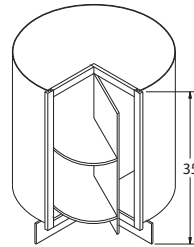

Touch-up Kit
Includes 1 Felt Marker, 1 Putty Stick
 TUKIT \$17⁰⁰

BASE CABINETS SINKS

Single Door Sink Base
35" High x 23 3/4" Deep
 24" wide \$95⁰⁰

Double Door Sink Base
35" High x 23 3/4" Deep
 30" wide \$109⁰⁰
 36" wide \$118⁰⁰

WALL CABINETS CORNER

Diagonal Wall Corner 30" High
 24" wide \$105⁰⁰

BASE CABINETS STRAIGHT

Single Door Base
35" High x 23 3/4" Deep
 9" wide \$80⁰⁰

Single Door/Drawer Base
35" High x 23 3/4" Deep
 12" wide \$85⁰⁰
 15" wide \$90⁰⁰
 18" wide \$96⁰⁰
 24" wide \$105⁰⁰

Double Door/Single Drawer Base
35" High x 23 3/4" Deep
 30" wide \$130⁰⁰
 36" wide \$135⁰⁰

BASE CABINETS CORNER

Lazy Susan Roto 35" High
 36" wide \$209⁰⁰

Blind Base Corner 35" High
Ships with 3" Filler
 42" wide (36" Act) \$125⁰⁰