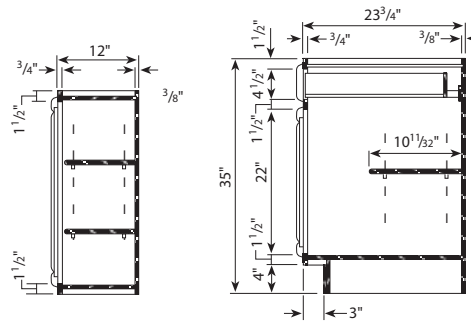

Cabinet Dimension Details

Wall Cabinet

Base Cabinet

WALL CABINETS STRAIGHT

Single Door Wall 30" High x 12" Deep

9" wide	$57⁰⁰
12" wide	$60⁰⁰
15" wide	$63⁰⁰
18" wide	$68⁰⁰
24" wide	$76⁰⁰

Double Door Wall 30" High x 12" Deep

30" wide	$96⁰⁰
36" wide	$110⁰⁰

Double Door Wall 12" High x 12" Deep

30" wide	$66⁰⁰
36" wide	$72⁰⁰

Double Door Wall 18" High x 12" Deep

30" wide	$73⁰⁰