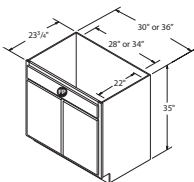

Single Door Sink Base
35" High x 23 3/4" Deep
24" wide $95⁰⁰