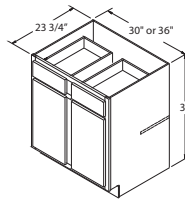

WALL CABINETS CORNER

Diagonal Wall Corner 30" High
 24" wide \$105⁰⁰

BASE CABINETS STRAIGHT

Single Door Base
35" High x 23 3/4" Deep
 9" wide \$80⁰⁰

Single Door/Drawer Base
35" High x 23 3/4" Deep
 12" wide \$85⁰⁰
 15" wide \$90⁰⁰
 18" wide \$96⁰⁰
 24" wide \$105⁰⁰

Double Door/Single Drawer Base
35" High x 23 3/4" Deep
 30" wide \$130⁰⁰
 36" wide \$135⁰⁰

BASE CABINETS CORNER

Lazy Susan Roto 35" High
 36" wide \$209⁰⁰

Blind Base Corner 35" High
Ships with 3" Filler
 42" wide (36" Act) \$125⁰⁰