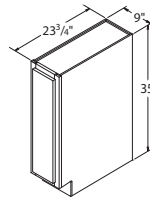

Touch-up Kit
Includes 1 Felt Marker, 1 Putty Stick
 TUKIT \$17⁰⁰

BASE CABINETS SINKS

Single Door Sink Base
35" High x 23 3/4" Deep
 24" wide \$95⁰⁰

Double Door Sink Base
35" High x 23 3/4" Deep
 30" wide \$109⁰⁰
 36" wide \$118⁰⁰

WALL CABINETS CORNER

Diagonal Wall Corner 30" High
 24" wide \$105⁰⁰

BASE CABINETS STRAIGHT

Single Door Base
35" High x 23 3/4" Deep
 9" wide \$80⁰⁰

Single Door/Drawer Base
35" High x 23 3/4" Deep
 12" wide \$85⁰⁰
 15" wide \$90⁰⁰
 18" wide \$96⁰⁰
 24" wide \$105⁰⁰