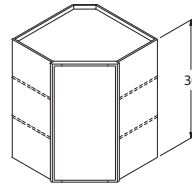

Touch-up Kit
Includes 1 Felt Marker, 1 Putty Stick
 TUKIT \$17⁰⁰

BASE CABINETS SINKS

Single Door Sink Base
35" High x 23 3/4" Deep
 24" wide \$95⁰⁰

Double Door Sink Base
35" High x 23 3/4" Deep
 30" wide \$109⁰⁰
 36" wide \$118⁰⁰

WALL CABINETS CORNER

Diagonal Wall Corner 30" High
 24" wide \$105⁰⁰

BASE CABINETS STRAIGHT

Single Door Base
35" High x 23 3/4" Deep
 9" wide \$80⁰⁰

Single Door/Drawer Base
35" High x 23 3/4" Deep
 12" wide \$85⁰⁰
 15" wide \$90⁰⁰
 18" wide \$96⁰⁰
 24" wide \$105⁰⁰