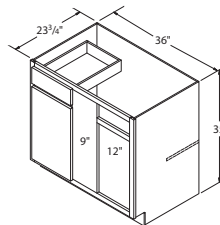

WALL CABINETS CORNER

Diagonal Wall Corner 30" High
 24" wide \$105⁰⁰

BASE CABINETS STRAIGHT

Single Door Base
35" High x 23 3/4" Deep
 9" wide \$80⁰⁰

Single Door/Drawer Base
35" High x 23 3/4" Deep
 12" wide \$85⁰⁰
 15" wide \$90⁰⁰
 18" wide \$96⁰⁰
 24" wide \$105⁰⁰

Double Door/Single Drawer Base
35" High x 23 3/4" Deep
 30" wide \$130⁰⁰
 36" wide \$135⁰⁰

BASE CABINETS CORNER

Lazy Susan Roto 35" High
 36" wide \$209⁰⁰

Blind Base Corner 35" High
Ships with 3" Filler
 42" wide (36" Act) \$125⁰⁰