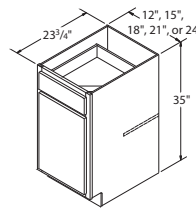

WALL CABINETS CORNER

Diagonal Wall Corner 30" High
 24" wide \$105⁰⁰

BASE CABINETS STRAIGHT

Single Door Base
35" High x 23 3/4" Deep
 9" wide \$80⁰⁰

Single Door/Drawer Base
35" High x 23 3/4" Deep
 12" wide \$85⁰⁰
 15" wide \$90⁰⁰
 18" wide \$96⁰⁰
 24" wide \$105⁰⁰

Double Door/Single Drawer Base
35" High x 23 3/4" Deep
 30" wide \$130⁰⁰
 36" wide \$135⁰⁰

BASE CABINETS CORNER

Lazy Susan Roto 35" High
 36" wide \$209⁰⁰

Blind Base Corner 35" High
Ships with 3" Filler
 42" wide (36" Act) \$125⁰⁰