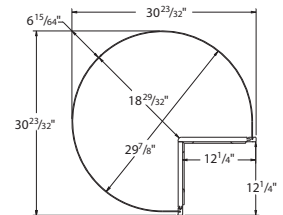

WALL CABINETS CORNER

Diagonal Wall Corner 30" High
 24" wide \$105⁰⁰

BASE CABINETS STRAIGHT

Single Door Base
35" High x 23 3/4" Deep
 9" wide \$80⁰⁰

Single Door/Drawer Base
35" High x 23 3/4" Deep
 12" wide \$85⁰⁰
 15" wide \$90⁰⁰
 18" wide \$96⁰⁰
 24" wide \$105⁰⁰

Double Door/Single Drawer Base
35" High x 23 3/4" Deep
 30" wide \$130⁰⁰
 36" wide \$135⁰⁰

BASE CABINETS CORNER

Lazy Susan Roto 35" High
 36" wide \$209⁰⁰

Blind Base Corner 35" High
Ships with 3" Filler
 42" wide (36" Act) \$125⁰⁰