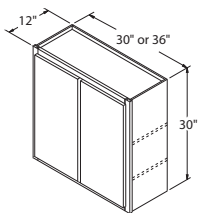

- 1/2" Furniture board top and bottom
- 3/4" Furniture board adjustable shelves (15 lbs. maximum weight/sq. ft.)
- 3/4" x 1 1/2" Solid wood face frame
- 3/8" Furniture board sides and back
- Cabinet interior features natural maple laminate, matching laminate exterior
- Fully concealed self-closing, adjustable steel hinges

Base Cabinet Construction

- Four furniture board brace corners
- 3/8" Furniture board back, bottom and sides
- 3/4" x 1 1/2" Solid wood face frame with 3" center stile
- 3/4" Half-depth furniture board shelf
- Cabinet interior features natural maple laminate, matching laminate exterior
- Fully concealed self-closing, adjustable steel hinges

Drawer Box Construction

- 1/2" thick furniture board drawer sides and back
- 3/8" Thick furniture board drawer bottom, stapled into front and back
- Side-mount, epoxy-coated, double rails, captured on 2 sides

Cabinet Dimension Details

Wall Cabinet

Base Cabinet

WALL CABINETS STRAIGHT

Single Door Wall 30" High x 12" Deep

9" wide	\$57 ⁰⁰
12" wide	\$60 ⁰⁰
15" wide	\$63 ⁰⁰
18" wide	\$68 ⁰⁰
24" wide	\$76 ⁰⁰

Double Door Wall 30" High x 12" Deep