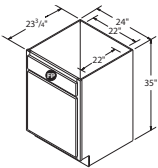

Toekick
4" High x 1/4" Thick x 96" Long
 TOEKICK \$11⁰⁰

Cove
3/4" High x 3/4" Deep x 96" Long
 MCV8 \$16⁰⁰

Scribe
1/4" High x 3/4" Deep x 96" Long
 MSW8 \$9⁰⁰

Dishwasher End Panel
35" Tall x 23 3/4" Deep
 PRLY335 \$60⁰⁰

Touch-up Kit
Includes 1 Felt Marker, 1 Putty Stick
 TUKIT \$17⁰⁰

BASE CABINETS SINKS

Single Door Sink Base
35" High x 23 3/4" Deep
 24" wide \$95⁰⁰

Double Door Sink Base
35" High x 23 3/4" Deep
 30" wide \$109⁰⁰
 36" wide \$118⁰⁰