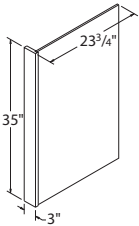

Drawer Box Construction

- 1/2" thick furniture board drawer sides and back
- 3/8" Thick furniture board drawer bottom, stapled into front and back
- Side-mount, epoxy-coated, double rails, captured on 2 sides

Cabinet Dimension Details

Wall Cabinet

Base Cabinet

WALL CABINETS STRAIGHT

Single Door Wall 30" High x 12" Deep

9" wide	\$57 ⁰⁰
12" wide	\$60 ⁰⁰
15" wide	\$63 ⁰⁰
18" wide	\$68 ⁰⁰
24" wide	\$76 ⁰⁰

Double Door Wall 30" High x 12" Deep

30" wide	\$96 ⁰⁰
36" wide	\$110 ⁰⁰

Double Door Wall 12" High x 12" Deep

30" wide	\$66 ⁰⁰
36" wide	\$72 ⁰⁰

Double Door Wall 18" High x 12" Deep

30" wide	\$73 ⁰⁰
----------	--------------------

Accessories

Base Cabinet Filler
31" High x 3" Wide x 3/4" Thick
 31" high \$18⁰⁰

Toekick
4" High x 1/4" Thick x 96" Long
 TOEKICK \$11⁰⁰

Cove
3/4" High x 3/4" Deep x 96" Long
 MCV8 \$16⁰⁰

Scribe
1/4" High x 3/4" Deep x 96" Long
 MSW8 \$9⁰⁰

Dishwasher End Panel
35" Tall x 23 3/4" Deep
 PRLY335 \$60⁰⁰