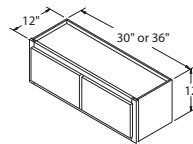

Double Door Wall 12" High x 12" Deep

30" wide	$66⁰⁰
36" wide	$72⁰⁰