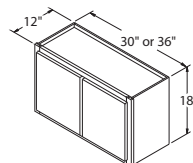

Double Door Wall 18" High x 12" Deep

30" wide	$73⁰⁰