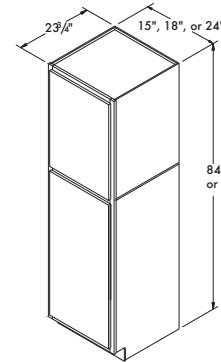

96" Tall Oven Cabinet 23 3/4" Deep

33" wide OCS3396B	CAFE, SARSAPARILLA UMBER, FLAGSTONE, STEEL $868⁰⁰	WHITE PAINT, COLADA STONE GRAY, GLACIAL $1067⁰⁰

84" Tall Pantry 23 3/4" Deep

*Pantry is shipped empty, shelves or rollouts required separately

18" wide U18 (L/R)	CAFE, SARSAPARILLA UMBER, FLAGSTONE, STEEL $365⁰⁰	WHITE PAINT, COLADA STONE GRAY, GLACIAL $456⁰⁰
24" wide U24 (L/R)	$450⁰⁰	$561⁰⁰
30" wide U30B	$572⁰⁰	$693⁰⁰

90" Tall Pantry 23 3/4" Deep

*Pantry is shipped empty, shelves or rollouts required separately

18" wide U1890 (L/R)	CAFE, SARSAPARILLA UMBER, FLAGSTONE, STEEL $474⁰⁰	WHITE PAINT, COLADA STONE GRAY, GLACIAL $566⁰⁰
24" wide U2490 (L/R)	$574⁰⁰	$693⁰⁰
30" wide U3090B	$618⁰⁰	$747⁰⁰