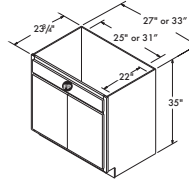

BASE CABINETS SINKS

Double Door Sink Base 35" High x 23 3/4" Deep