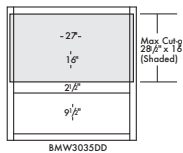

* Matching interior
* Bowman and Ellis Door Only

30" wide BMW3035DD	CAFE, SARSAPARILLA UMBER, FLAGSTONE, STEEL	WHITE PAINT, COLADA STONE GRAY, GLACIAL
	$414⁰⁰	$458⁰⁰