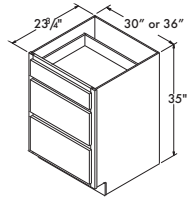

3-Drawer Base 35" High x 23 3/4" Deep