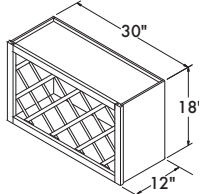

Wine Rack - Horizontal or Vertical 18" High x 12" Deep