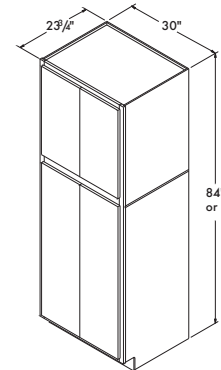

96" Tall Pantry 23 3/4" Deep

*Pantry is shipped empty, shelves or rollouts required separately

18" wide U1896 (L/R)	CAFE, SARSAPARILLA UMBER, FLAGSTONE, STEEL $540⁰⁰	WHITE PAINT, COLADA STONE GRAY, GLACIAL $631⁰⁰
24" wide U2496 (L/R)	$654⁰⁰	$775⁰⁰
30" wide U3096B	$673⁰⁰	$817⁰⁰

FILLERS

3" Wide x 3/4" Thick Filler

96" long F396	CAFE, SARSAPARILLA UMBER, FLAGSTONE, STEEL $70⁰⁰	WHITE PAINT, COLADA STONE GRAY, GLACIAL $79⁰⁰

6" Wide x 3/4" Thick Filler

31" long F631	CAFE, SARSAPARILLA UMBER, FLAGSTONE, STEEL $41⁰⁰	WHITE PAINT, COLADA STONE GRAY, GLACIAL $46⁰⁰
42" long F642	$51⁰⁰	$58⁰⁰
96" long F696	$98⁰⁰	$111⁰⁰

PANTRY ADD-ONS

Shelf Kit

2 Shelves and 8 Shelf Retaining Clips

18" wide UKS18PL	$53⁰⁰
24" wide UKS24PL	$53⁰⁰
30" wide UKS30PL	$74⁰⁰

REPLACEMENT PARTS

DRAWER FRONTS AND DOORS

1 - Top Drawer	$50⁰⁰
2 - Lower Drawer	$50⁰⁰
3 - (L or R) Door	$75⁰⁰

Shelves - 1 Pack

12" Shelf x (width)	$35⁰⁰