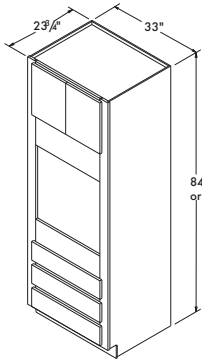

TALL OVEN CABINETS PANTRY CABINETS

All 90" and 96" cabinets are shipped with unfinished loose toekick sub assembly, additional material may be needed to cover.