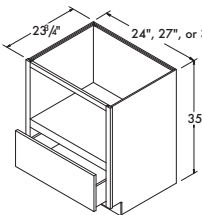

30" wide WR3018	CAFE, SARSAPARILLA UMBER, FLAGSTONE, STEEL	WHITE PAINT, COLADA STONE GRAY, GLACIAL
	\$210 ⁰⁰	\$210 ⁰⁰

BASE CABINETS OTHER

Built-in Base Microwave Cabinet 35" High x 23 3/4" Deep

* Matching interior
* Bowman and Ellis Door Only