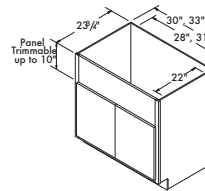

Country Sink Base 35" High x 23 3/4" Deep