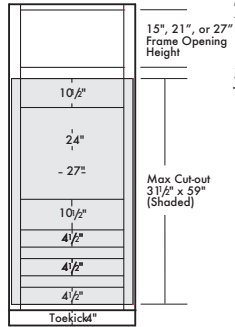

96" Tall Oven Cabinet 23 3/4" Deep

33" wide OCS3396B	CAFE, SARSAPARILLA UMBER, FLAGSTONE, STEEL $868⁰⁰	WHITE PAINT, COLADA STONE GRAY, GLACIAL $1067⁰⁰

84" Tall Pantry 23 3/4" Deep

*Pantry is shipped empty, shelves or rollouts required separately

18" wide U18 (L/R)	CAFE, SARSAPARILLA UMBER, FLAGSTONE, STEEL $365⁰⁰	WHITE PAINT, COLADA STONE GRAY, GLACIAL $456⁰⁰
24" wide U24 (L/R)	$450⁰⁰	$561⁰⁰
30" wide U30B	$572⁰⁰	$693⁰⁰

90" Tall Pantry 23 3/4" Deep

*Pantry is shipped empty, shelves or rollouts required separately

18" wide U1890 (L/R)	CAFE, SARSAPARILLA UMBER, FLAGSTONE, STEEL $474⁰⁰	WHITE PAINT, COLADA STONE GRAY, GLACIAL $566⁰⁰
24" wide U2490 (L/R)	$574⁰⁰	$693⁰⁰
30" wide U3090B	$618⁰⁰	$747⁰⁰