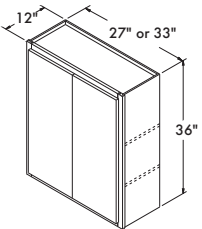

Double Door Wall 36" High x 12" Deep

27" wide W2736	CAFE, SARSAPARILLA UMBER, FLAGSTONE, STEEL	WHITE PAINT, COLADA STONE GRAY, GLACIAL
33" wide W3336	\$220 ⁰⁰	\$274 ⁰⁰
	\$254 ⁰⁰	\$314 ⁰⁰

Double Door Wall 42" High x 12" Deep