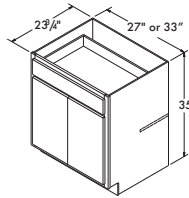

BASE CABINETS

Double Door/Single Drawer Base 35" High x 23 3/4" Deep