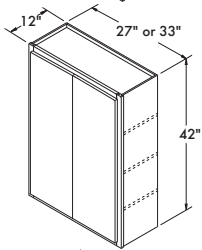

Double Door Wall 36" High x 12" Deep

27" wide W2736	CAFE, SARSAPARILLA UMBER, FLAGSTONE, STEEL	WHITE PAINT, COLADA STONE GRAY, GLACIAL
33" wide W3336	\$220 ⁰⁰	\$274 ⁰⁰
	\$254 ⁰⁰	\$314 ⁰⁰

Double Door Wall 42" High x 12" Deep