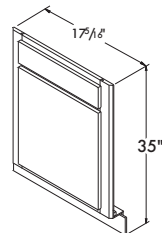

Sink Front Corner 35" High