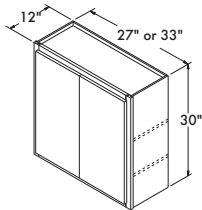

F. 410-636-1895

WWW.WOODFLOORSPLUS.COM

E. SALES@WOODFLOORSPLUS.COM

WALL CABINETS

Single Door Wall 30" High x 12" Deep

27" wide W2730	AUTUMN, SARSAPARILLA UMBER, FLAGSTONE, STEEL	WHITE PAINT, COLADA STONE GRAY, GLACIAL
33" wide W3330	\$189 ⁰⁰	\$238 ⁰⁰
	\$217 ⁰⁰	\$270 ⁰⁰