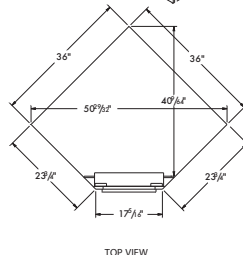

Sink Front Corner 35" High

36" x 36" SFC36	CAFE, SARSAPARILLA UMBER, FLAGSTONE, STEEL	WHITE PAINT, COLADA STONE GRAY, GLACIAL
	\$149 ⁰⁰	\$186 ⁰⁰

* Cabinet is cabinet front and floor only (Not entire cabinet box)
* Toekick shipped loose
* Cabinet must be installed between 2 cabinets
* For sufficient dishwasher door clearance and loading/unloading space, a 15" wide base cabinet is recommended for use between sink base diagonal corner cabinet and dishwasher
* Max sink width 25 3/4"