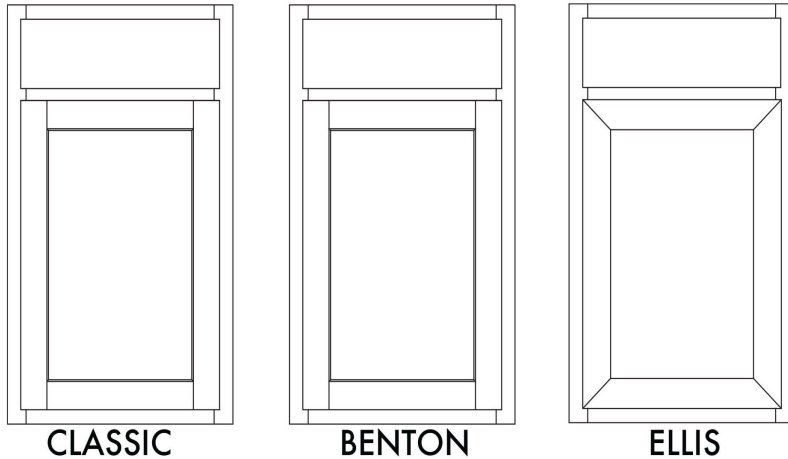

STOCKING CABINET PRICELIST

EFFECTIVE AUGUST 16th 2023

Cabinet Size/Style	Description	Benton Sarsaparilla (644) Benton Flagstone (648) Classic Snow (321) Ellis Stone (685) Hanover Steel (039)
B09	Base Cabinet 9 inch	\$154.00
B12	Base Cabinet 12 inch	\$227.00
B15	Base Cabinet 15 inch	\$231.00
B18	Base Cabinet 18 inch	\$240.00
B21	Base Cabinet 21 inch	\$251.00
B24	Base Cabinet 24 inch	\$273.00
B30	Base Cabinet 30 inch	\$298.00
B36	Base Cabinet 36 inch	\$308.00
DB12	3 Drawer Base 12 inch	\$321.00
DB15	3 Drawer Base 15 inch	\$322.00
DB18	3 Drawer Base 18 inch	\$336.00
DB24	3 Drawer Base 24 inch	\$374.00
SB24	Sink Base 24 inch	\$182.00
SB30	Sink Base 30 inch	\$201.00
SB36	Sink Base 36 inch	\$230.00
BC42	Blind Corner 42 inch (actual 33"-39")	\$289.00
SCR36	Corner Lazy Susan 36 inch	\$347.00
BWB18	Double Trash Base 18 inch	\$380.00