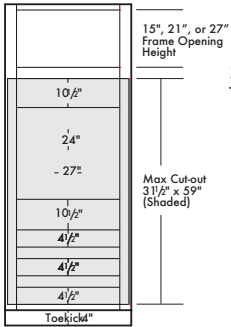

96" Tall Oven Cabinet

33" wide OCSD3396B

SARSAPARILLA, FLAGSTONE
SNOW, STEEL, STONE GRAY
$1084⁰⁰

84" Tall Pantry

* Pantry is shipped with 4 shelves
* Snow 24" pantry comes with double doors

18" wide U18 (L/R)

$457⁰⁰

24" wide U24 (L/R)

$562⁰⁰

90" Tall Pantry

* Pantry is shipped with 4 shelves
* Snow 24" pantry comes with double doors

18" wide U1890 (L/R)

$591⁰⁰

24" wide U2490 (L/R)

$716⁰⁰

96" Tall Pantry

* Pantry is shipped with 4 shelves
* Snow 24" pantry comes with double doors

18" wide U1896 (L/R)

$674⁰⁰

24" wide U2496 (L/R)

$817⁰⁰

FILLERS

3" Wide x 3/4" Thick Filler

96" long F396

SARSAPARILLA, FLAGSTONE
SNOW, STEEL, STONE GRAY
$88⁰⁰

6" Wide x 3/4" Thick Filler

30" long F631

SARSAPARILLA, FLAGSTONE
SNOW, STEEL, STONE GRAY
$53⁰⁰

42" long F642

$65⁰⁰

96" long F696

$123⁰⁰

REPLACEMENT PARTS

DRAWER FRONTS AND DOORS

1 - Top Drawer **$58⁰⁰**

2 - Lower Drawer **$58⁰⁰**

3 - (L or R) Door **$87⁰⁰**

Shelves - 1 Pack

12" Shelf x (width) **$41⁰⁰**