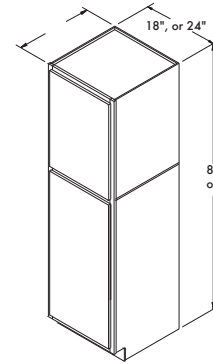

96" Tall Oven Cabinet

33" wide OCSD3396B

SARSAPARILLA, FLAGSTONE
SNOW, STEEL, STONE GRAY
$1084⁰⁰

84" Tall Pantry

* Pantry is shipped with 4 shelves
* Snow 24" pantry comes with double doors

18" wide U18 (L/R)

$457⁰⁰

24" wide U24 (L/R)

$562⁰⁰

90" Tall Pantry

* Pantry is shipped with 4 shelves
* Snow 24" pantry comes with double doors

18" wide U1890 (L/R)

$591⁰⁰

24" wide U2490 (L/R)

$716⁰⁰

96" Tall Pantry

* Pantry is shipped with 4 shelves
* Snow 24" pantry comes with double doors

18" wide U1896 (L/R)

$674⁰⁰

24" wide U2496 (L/R)

$817⁰⁰

FILLERS

3" Wide x 3/4" Thick Filler

96" long F396

SARSAPARILLA, FLAGSTONE
SNOW, STEEL, STONE GRAY
$88⁰⁰

6" Wide x 3/4" Thick Filler

30" long F631

SARSAPARILLA, FLAGSTONE
SNOW, STEEL, STONE GRAY
$53⁰⁰

42" long F642

$65⁰⁰

96" long F696

$123⁰⁰

REPLACEMENT PARTS

DRAWER FRONTS AND DOORS

1 - Top Drawer **$58⁰⁰**

2 - Lower Drawer **$58⁰⁰**

3 - (L or R) Door **$87⁰⁰**

Shelves - 1 Pack

12" Shelf x (width) **$41⁰⁰**