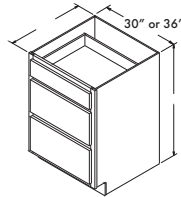

BASE CABINETS

Double Door/Single Drawer Base

27" wide B27	SARSAPARILLA, FLAGSTONE SNOW, STEEL, STONE GRAY \$334⁰⁰
33" wide B33	\$378⁰⁰

3-Drawer Base

30" wide DB30	SARSAPARILLA, FLAGSTONE SNOW, STEEL, STONE GRAY \$569⁰⁰
36" wide DB36	\$633⁰⁰