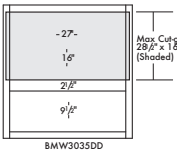

Built-in Base Microwave Cabinet * Matching interior

30" wide BMW3035DD	SARSAPARILLA, FLAGSTONE SNOW, STEEL, STONE GRAY $542⁰⁰