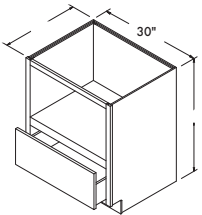

BASE CABINETS OTHER