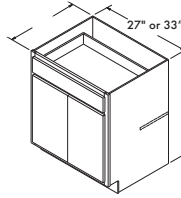

BASE CABINETS

Double Door/Single Drawer Base

27" wide B27	SARSAPARILLA, FLAGSTONE SNOW, STEEL, STONE GRAY $334⁰⁰
33" wide B33	$378⁰⁰