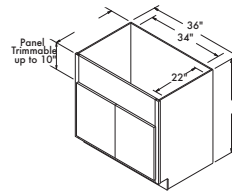

Double Door Sink Base

27" wide SB27	SARSAPARILLA, FLAGSTONE SNOW, STEEL, STONE GRAY $237⁰⁰
33" wide SB33	$272⁰⁰

Country Sink Base

36" wide CNTRYSB36	SARSAPARILLA, FLAGSTONE SNOW, STEEL, STONE GRAY $432⁰⁰