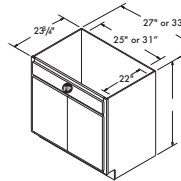

BASE CABINETS SINKS