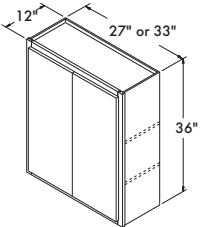

Double Door Wall 36" High x 12" Deep

27" wide W2736	SARSAPARILLA, FLAGSTONE SNOW, STEEL, STONE GRAY \$275⁰⁰
33" wide W3336	\$318⁰⁰

Double Door Wall 42" High x 12" Deep

27" wide W2742	SARSAPARILLA, FLAGSTONE SNOW, STEEL, STONE GRAY \$309⁰⁰
33" wide W3342	\$358⁰⁰