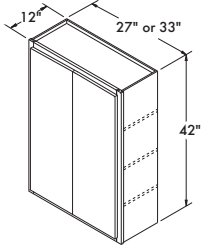

Double Door Wall 36" High x 12" Deep

27" wide W2736	SARSAPARILLA, FLAGSTONE SNOW, STEEL, STONE GRAY \$275⁰⁰
33" wide W3336	\$318⁰⁰

Double Door Wall 42" High x 12" Deep

27" wide W2742	SARSAPARILLA, FLAGSTONE SNOW, STEEL, STONE GRAY \$309⁰⁰
33" wide W3342	\$358⁰⁰