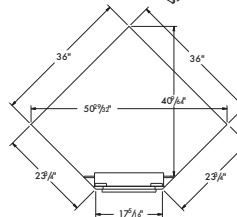

Sink Front Corner

36" x 36" SFC36	SARSAPARILLA, FLAGSTONE SNOW, STEEL, STONE GRAY \$186⁰⁰
-----------------	--

TOPVIEW

- * Cabinet is cabinet front and floor only (Not entire cabinet box)
- * Toekick shipped loose
- * Cabinet must be installed between 2 cabinets
- * For sufficient dishwasher door clearance and loading/unloading space, a 15" wide base cabinet is recommended for use between sink base diagonal corner cabinet and dishwasher
- * Max sink width 25 3/4"