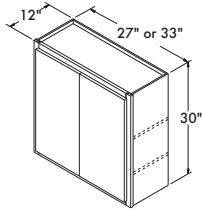

WOOD FLOORS PLUS

Maryland's Largest Flooring Store!
EFFECTIVE SEPTEMBER 2023

SPECIAL-ORDER CABINETS

6-8 WEEK
LEAD-TIME

WALL CABINETS

Double Door Wall 30" High x 12" Deep

27" wide W2730	SARSAPARILLA, FLAGSTONE SNOW, STEEL, STONE GRAY \$237⁰⁰
33" wide W3330	\$272⁰⁰

Double Door Wall 36" High x 12" Deep

27" wide W2736	SARSAPARILLA, FLAGSTONE SNOW, STEEL, STONE GRAY \$275⁰⁰
33" wide W3336	\$318⁰⁰

Double Door Wall 42" High x 12" Deep

27" wide W2742	SARSAPARILLA, FLAGSTONE SNOW, STEEL, STONE GRAY \$309⁰⁰
33" wide W3342	\$358⁰⁰