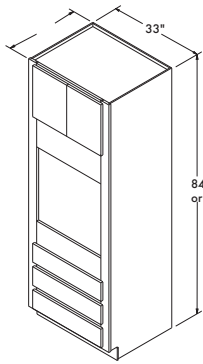

TALL OVEN CABINETS PANTRY CABINETS

All 90" and 96" cabinets are shipped with unfinished loose toekick sub assembly, additional material may be needed to cover.

84" Tall Oven Cabinet

33" wide OCSD33B

SARSAPARILLA, FLAGSTONE
SNOW, STEEL, STONE GRAY
$823⁰⁰

84", 90"
or 96"

90" Tall Oven Cabinet

33" wide OCSD3390B

SARSAPARILLA, FLAGSTONE
SNOW, STEEL, STONE GRAY
$963⁰⁰