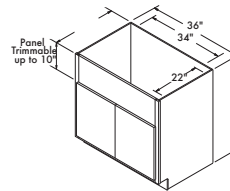

Country Sink Base

	CAFE, SARSAPARILLA UMBER, FLAGSTONE	SNOW, STEEL, STONE GRAY
36" wide CNTRYSB36	$411⁰⁰	$444⁰⁰

Sink Front Corner