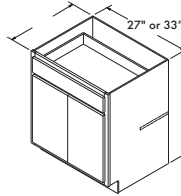

BASE CABINETS

Double Door/Single Drawer Base

	CAFE, SARSAPARILLA UMBER, FLAGSTONE	SNOW, STEEL, STONE GRAY
27" wide B27	\$318 ⁰⁰	\$382 ⁰⁰
33" wide B33	\$360 ⁰⁰	\$433 ⁰⁰

3-Drawer Base

	CAFE, SARSAPARILLA UMBER, FLAGSTONE	SNOW, STEEL, STONE GRAY
30" wide DB30	\$542 ⁰⁰	\$578 ⁰⁰
36" wide DB36	\$603 ⁰⁰	\$637 ⁰⁰