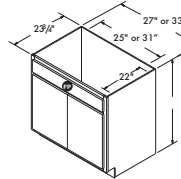

BASE CABINETS SINKS

Double Door Sink Base