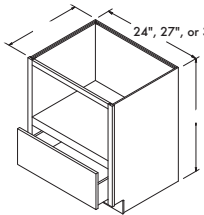

BASE CABINETS OTHER