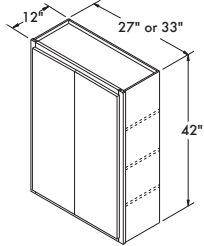

Double Door Wall 36" High x 12" Deep

	CAFE, SARSAPARILLA UMBER, FLAGSTONE	SNOW, STEEL, STONE GRAY
27" wide W2736	\$262 ⁰⁰	\$326 ⁰⁰
33" wide W3336	\$303 ⁰⁰	\$374 ⁰⁰

Double Door Wall 42" High x 12" Deep

	CAFE, SARSAPARILLA UMBER, FLAGSTONE	SNOW, STEEL, STONE GRAY
27" wide W2742	\$294 ⁰⁰	\$366 ⁰⁰
33" wide W3342	\$341 ⁰⁰	\$425 ⁰⁰