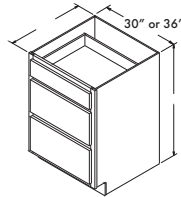

BASE CABINETS

Double Door/Single Drawer Base

	CAFE, SARSAPARILLA UMBER, FLAGSTONE	SNOW, STEEL, STONE GRAY
27" wide B27	\$318 ⁰⁰	\$382 ⁰⁰
33" wide B33	\$360 ⁰⁰	\$433 ⁰⁰

3-Drawer Base

	CAFE, SARSAPARILLA UMBER, FLAGSTONE	SNOW, STEEL, STONE GRAY
30" wide DB30	\$542 ⁰⁰	\$578 ⁰⁰
36" wide DB36	\$603 ⁰⁰	\$637 ⁰⁰