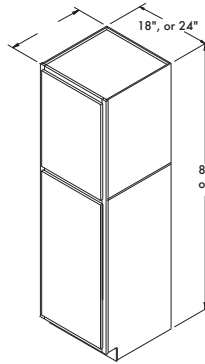

96" Tall Oven Cabinet

	CAFE, SARSAPARILLA UMBER, FLAGSTONE	SNOW, STEEL, STONE GRAY
33" wide OCS3396B	\$1032 ⁰⁰	\$1268 ⁰⁰

84" Tall Pantry

* Pantry is shipped with 4 shelves
* Snow 24" pantry comes with double doors