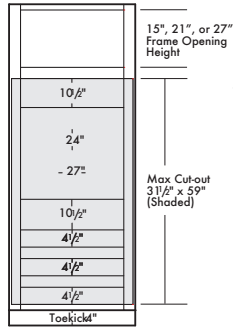

96" Tall Oven Cabinet

	CAFE, SARSAPARILLA UMBER, FLAGSTONE	SNOW, STEEL, STONE GRAY
33" wide OCS3396B	$1032⁰⁰	$1268⁰⁰

84" Tall Pantry

* Pantry is shipped with 4 shelves
* Snow 24" pantry comes with double doors

	CAFE, SARSAPARILLA UMBER, FLAGSTONE	SNOW, STEEL, STONE GRAY
18" wide U18 (L/R)	$563⁰⁰	$670⁰⁰
24" wide U24 (L/R)	$663⁰⁰	$795⁰⁰

90" Tall Pantry

* Pantry is shipped with 4 shelves
* Snow 24" pantry comes with double doors

	CAFE, SARSAPARILLA UMBER, FLAGSTONE	SNOW, STEEL, STONE GRAY
18" wide U1890 (L/R)	$691⁰⁰	$801⁰⁰
24" wide U2490 (L/R)	$810⁰⁰	$952⁰⁰

96" Tall Pantry

* Pantry is shipped with 4 shelves
* Snow 24" pantry comes with double doors

	CAFE, SARSAPARILLA UMBER, FLAGSTONE	SNOW, STEEL, STONE GRAY
18" wide U1896 (L/R)	$770⁰⁰	$878⁰⁰
24" wide U2496 (L/R)	$906⁰⁰	$1049⁰⁰

FILLERS

3" Wide x 3/4" Thick Filler

	CAFE, SARSAPARILLA UMBER, FLAGSTONE	SNOW, STEEL, STONE GRAY
96" long F396	$84⁰⁰	$95⁰⁰

6" Wide x 3/4" Thick Filler

	CAFE, SARSAPARILLA UMBER, FLAGSTONE	SNOW, STEEL, STONE GRAY
30" long F631	$50⁰⁰	$55⁰⁰
42" long F642	$62⁰⁰	$69⁰⁰
96" long F696	$117⁰⁰	$132⁰⁰

REPLACEMENT PARTS

DRAWER FRONTS AND DOORS

1 - Top Drawer	$55⁰⁰
2 - Lower Drawer	$55⁰⁰
3 - (L or R) Door	$83⁰⁰

Shelves - 1 Pack

12" Shelf x (width)	$39⁰⁰