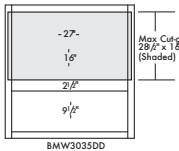

Built-in Base Microwave Cabinet * Matching interior

	CAFE, SARSAPARILLA UMBER, FLAGSTONE	SNOW, STEEL, STONE GRAY
30" wide BMW3035DD	$516⁰⁰	$581⁰⁰