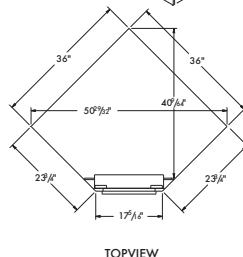

BASE CABINETS SINKS

Double Door Sink Base

	CAFE, SARSAPARILLA UMBER, FLAGSTONE	SNOW, STEEL, STONE GRAY
27" wide SB27	\$226 ⁰⁰	\$284 ⁰⁰
33" wide SB33	\$259 ⁰⁰	\$322 ⁰⁰

Country Sink Base

	CAFE, SARSAPARILLA UMBER, FLAGSTONE	SNOW, STEEL, STONE GRAY
36" wide CNTRYSB36	\$411 ⁰⁰	\$444 ⁰⁰

Sink Front Corner

	CAFE, SARSAPARILLA UMBER, FLAGSTONE	SNOW, STEEL, STONE GRAY
36" x 36" SFC36	\$177 ⁰⁰	\$221 ⁰⁰

* Cabinet is cabinet front and floor only (Not entire cabinet box)
* Toekick shipped loose
* Cabinet must be installed between 2 cabinets
* For sufficient dishwasher door clearance and loading/unloading space, a 15" wide base cabinet is recommended for use between sink base diagonal corner cabinet and dishwasher
* Max sink width 25 3/4"