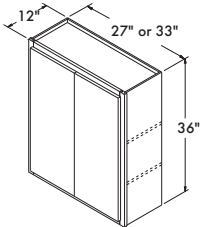

Double Door Wall 36" High x 12" Deep

	CAFE, SARSAPARILLA UMBER, FLAGSTONE	SNOW, STEEL, STONE GRAY
27" wide W2736	\$262 ⁰⁰	\$326 ⁰⁰
33" wide W3336	\$303 ⁰⁰	\$374 ⁰⁰

Double Door Wall 42" High x 12" Deep

	CAFE, SARSAPARILLA UMBER, FLAGSTONE	SNOW, STEEL, STONE GRAY
27" wide W2742	\$294 ⁰⁰	\$366 ⁰⁰
33" wide W3342	\$341 ⁰⁰	\$425 ⁰⁰