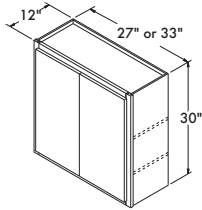

WOOD FLOORS PLUS

Maryland's Largest Flooring Store!
EFFECTIVE MAY 2024

SPECIAL-ORDER CABINETS

6-8 WEEK
LEAD-TIME

WALL CABINETS

Double Door Wall
30" High x 12" Deep

27" wide W2730	SARSAPARILLA, QUILL SNOW, STEEL, STONE GRAY \$237⁰⁰
33" wide W3330	\$272⁰⁰

Double Door Wall
36" High x 12" Deep

27" wide W2736	SARSAPARILLA, QUILL SNOW, STEEL, STONE GRAY \$275⁰⁰
33" wide W3336	\$318⁰⁰

Double Door Wall
42" High x 12" Deep

27" wide W2742	SARSAPARILLA, QUILL SNOW, STEEL, STONE GRAY \$309⁰⁰
33" wide W3342	\$358⁰⁰