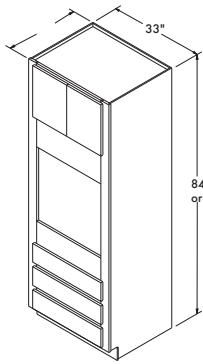

TALL OVEN CABINETS PANTRY CABINETS

All 90" and 96" cabinets are shipped with unfinished loose toekick sub assembly, additional material may be needed to cover.

84" Tall Oven Cabinet

33" wide OCS333B

SARSAPARILLA, QUILL
SNOW, STEEL, STONE GRAY
$823⁰⁰

84", 90"
or 96"

90" Tall Oven Cabinet

33" wide OCS3390B

SARSAPARILLA, QUILL
SNOW, STEEL, STONE GRAY
$963⁰⁰