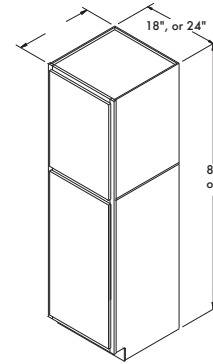

84", 90"
or 96"

90" Tall Oven Cabinet

33" wide OCS3390B

SARSAPARILLA, QUILL
SNOW, STEEL, STONE GRAY
\$963⁰⁰

96" Tall Oven Cabinet

33" wide OCS3396B

SARSAPARILLA, QUILL
SNOW, STEEL, STONE GRAY
\$1084⁰⁰

84" Tall Pantry

* Pantry is shipped with 4 shelves
* Snow 24" pantry comes with double doors

18" wide U18 (L/R)

SARSAPARILLA, QUILL
SNOW, STEEL, STONE GRAY

\$457⁰⁰

24" wide U24 (L/R)

\$562⁰⁰

90" Tall Pantry

* Pantry is shipped with 4 shelves
* Snow 24" pantry comes with double doors