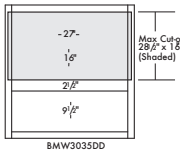

30" wide BMW3035DD	SARSAPARILLA, QUILL SNOW, STEEL, STONE GRAY $542⁰⁰