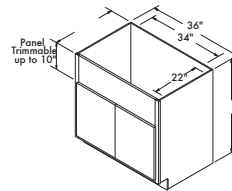

Sink Front Corner

27" wide SB27	SARSAPARILLA, QUILL SNOW, STEEL, STONE GRAY $237⁰⁰
33" wide SB33	$272⁰⁰

Country Sink Base

36" wide CNTRYB36	SARSAPARILLA, QUILL SNOW, STEEL, STONE GRAY $432⁰⁰