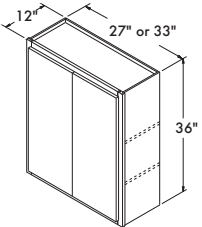

Double Door Wall
36" High x 12" Deep

27" wide W2736	SARSAPARILLA, QUILL SNOW, STEEL, STONE GRAY \$275⁰⁰
33" wide W3336	\$318⁰⁰

Double Door Wall
42" High x 12" Deep

27" wide W2742	SARSAPARILLA, QUILL SNOW, STEEL, STONE GRAY \$309⁰⁰
33" wide W3342	\$358⁰⁰