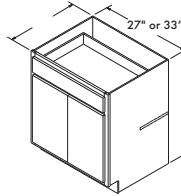

BASE CABINETS

Double Door/Single Drawer Base

27" wide B27	SARSAPARILLA, QUILL SNOW, STEEL, STONE GRAY $334⁰⁰
33" wide B33	$378⁰⁰