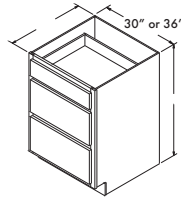

3-Drawer Base