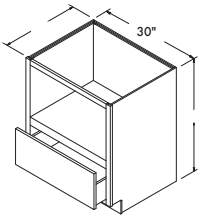

BASE CABINETS OTHER

Built-in Base Microwave Cabinet
* Matching interior