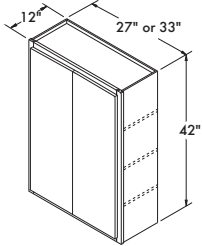

Double Door Wall
36" High x 12" Deep

27" wide W2736	SARSAPARILLA, QUILL SNOW, STEEL, STONE GRAY \$275⁰⁰
33" wide W3336	\$318⁰⁰

Double Door Wall
42" High x 12" Deep

27" wide W2742	SARSAPARILLA, QUILL SNOW, STEEL, STONE GRAY \$309⁰⁰
33" wide W3342	\$358⁰⁰