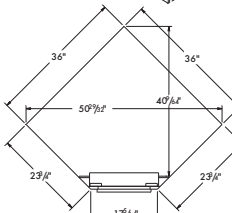

Sink Front Corner

36" x 36" SFC36	SARSAPARILLA, QUILL SNOW, STEEL, STONE GRAY \$186⁰⁰
-----------------	--

TOPVIEW

* Cabinet is cabinet front and floor only (Not entire cabinet box)
* Toekick shipped loose
* Cabinet must be installed between 2 cabinets
* For sufficient dishwasher door clearance and loading/unloading space, a 15" wide base cabinet is recommended for use between sink base diagonal corner cabinet and dishwasher
* Max sink width 25 3/4"