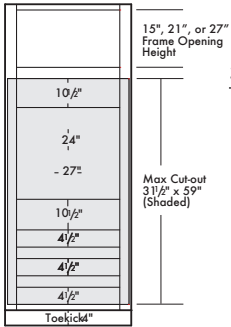

84", 90"
or 96"

90" Tall Oven Cabinet

33" wide OCS3390B

SARSAPARILLA, QUILL
SNOW, STEEL, STONE GRAY
\$963⁰⁰

96" Tall Oven Cabinet

33" wide OCS3396B

SARSAPARILLA, QUILL
SNOW, STEEL, STONE GRAY
\$1084⁰⁰

84" Tall Pantry