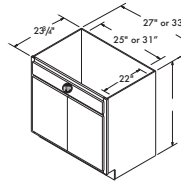

Country Sink Base

BASE CABINETS SINKS

Double Door Sink Base