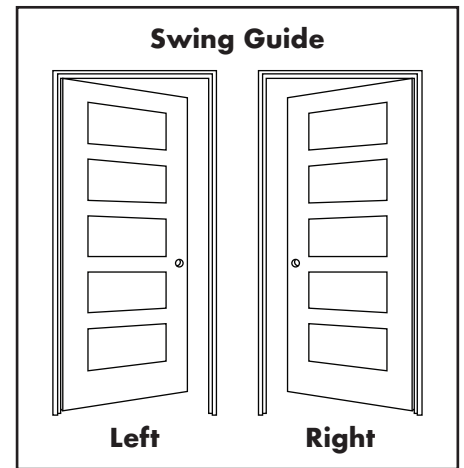

## Shaker 5-Panel Primed Solid MDF Prehung Interior Door

Create a timeless look throughout your home with this Shaker 5-Panel MDF Prehung Interior Door. This classic door is built with superior quality and features five panels with clean, minimalistic lines. This door comes primed and ready to paint to match your interior decor.

- Primed MDF provides a smooth surface for superior painting
- Solid pine edge banding to increase durability and strength
- Prehung door includes jamb
- Suitable for interior applications only
- Modern Black Rubbed Hinges

Stocking Door Price Sheet				
SKU	Size	Description	Swing	Price
S34D027C	1-6	18" wide x 80" tall	Right	\$189.00
S34D032C	1-6	18" wide x 80" tall	Left	\$189.00
S34D027C	2-0	24" wide x 80" tall	Right	\$189.00
S34D032C	2-0	24" wide x 80" tall	Left	\$189.00
S34D028C	2-4	28" wide x 80" tall	Right	\$195.00
S34D033C	2-4	28" wide x 80" tall	Left	\$195.00
S34D029C	2-6	30" wide x 80" tall	Right	\$199.00
S34D034C	2-6	30" wide x 80" tall	Left	\$199.00
S34D030C	2-8	32" wide x 80" tall	Right	\$205.00
S34D035C	2-8	32" wide x 80" tall	Left	\$205.00
S34D031C	3-0	36" wide x 80" tall	Right	\$209.00
S34D036C	3-0	36" wide x 80" tall	Left	\$209.00