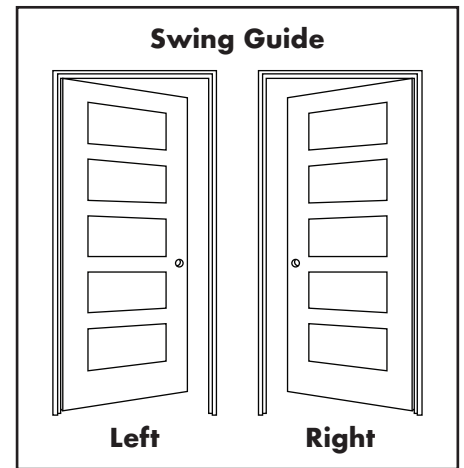

Shaker 5-Panel Primed Solid MDF Prehung Interior Door

Create a timeless look throughout your home with this Shaker 5-Panel MDF Prehung Interior Door. This classic door is built with superior quality and features five panels with clean, minimalistic lines. This door comes primed and ready to paint to match your interior decor.

- Primed MDF provides a smooth surface for superior painting
- Solid pine edge banding to increase durability and strength
- Prehung door includes jamb
- Suitable for interior applications only
- Modern Black Rubbed Hinges

Stocking Door Price Sheet				
SKU	Size	Description	Swing	Price
S34D043C	1-6	18" wide x 80" tall	Right	\$189.00
S34D042C	1-6	18" wide x 80" tall	Left	\$189.00
S34D027C	2-0	24" wide x 80" tall	Right	\$189.00
S34D032C	2-0	24" wide x 80" tall	Left	\$189.00
S34D028C	2-4	28" wide x 80" tall	Right	\$195.00
S34D033C	2-4	28" wide x 80" tall	Left	\$195.00
S34D029C	2-6	30" wide x 80" tall	Right	\$199.00
S34D034C	2-6	30" wide x 80" tall	Left	\$199.00
S34D030C	2-8	32" wide x 80" tall	Right	\$205.00
S34D035C	2-8	32" wide x 80" tall	Left	\$205.00
S34D031C	3-0	36" wide x 80" tall	Right	\$209.00
S34D036C	3-0	36" wide x 80" tall	Left	\$209.00